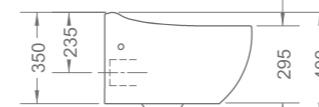

RL-BH8014
Wall-hung bidet
565 x 440 x 355mm