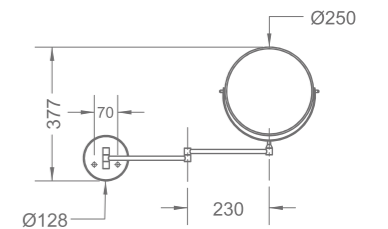

R-FM112
Wall mounted mirror
664 x Ø250 x 377mm

PRODUCT SUMMARY

PEBBLE SERIES

PRODUCT SUMMARY

PEBBLE SERIES

R-PH481261
Paper holder
Ø85 x 98 x 167mm

R-PH432261
Paper holder
136 x 65 x 45mm

R-TH433230
Toothbrush holder
Ø66 x 112 x 105mm