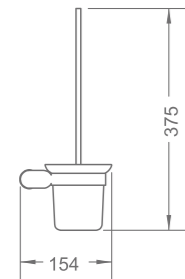

R-TH6902
Toothbrush holder
120 x 94 x 95mm

R-RH6901
Robe hook
63 x 32 x 52mm

R-TB6909
Towel bar
623 x 113 x 32mm

R-TS6910
Towel shelf
623 x 202 x 112mm

R-PH6906
Paper holder
212 x 63 x Ø30mm