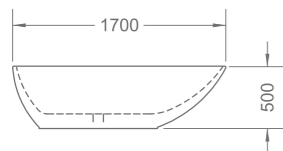

RL-BTB0036FAC
Free standing bathtub
1800 x 900 x 800mm