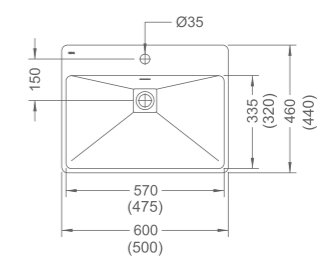

RL-LS7100 / LS7120
Sit-on lavatory
Capacity: 4.4L / 3.4L
600 x 440 x 173mm
(500 x 420 x 168mm)

IMPRESSIONS SERIES

PRODUCT SUMMARY

RL-LS7111
Sit-on lavatory
Capacity: 8.9L
465 x 465 x 180mm

RL-LR7100 / LR7120
Semi-recessed lavatory
Capacity: 4.5L / 3.6L
600 x 460 x 160mm
(500 x 440 x 160mm)