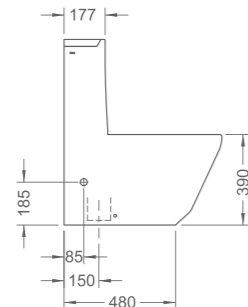

W3-R-WC7100S6*
Water saving closed coupled water closet

RL-WC7100S6-U
Closed coupled water closet - "U" slot

W3-R-WC7100S6-U*
Water saving closed coupled water closet - "U" slot
S-trap 150mm
680 x 365 x 800mm

FT-SC6008US
Seat and cover
Urea