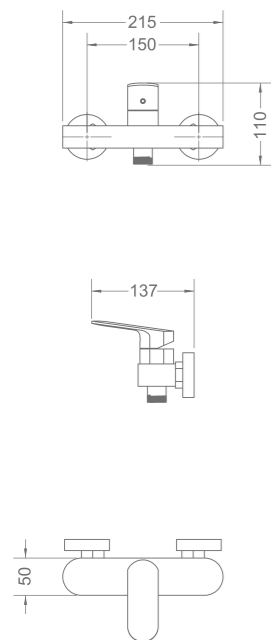

R-MXT830920
Wall mounted bath/shower mixer
215 x 199 x 102mm

R-MXT830920T
Bath/shower mixer with shower set
215 x 200 x 700mm