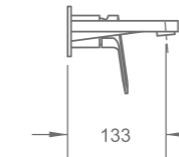

PRODUCT SUMMARY

DOUX SERIES

R-MXB830320
Deck mounted raised basin mixer
183 x 41 x 282mm

R-MXB830310
Deck mounted basin mixer
168 x 51 x 145mm

R-MXD830340
Deck mounted bidet mixer
145 x 51 x 145mm

R-MXB830350
Wall mounted basin mixer
195 x 155 x 120mm

PRODUCT SUMMARY

DOUX SERIES

R-MXK830510
Deck mounted sink mixer
250 x 100 x 215mm