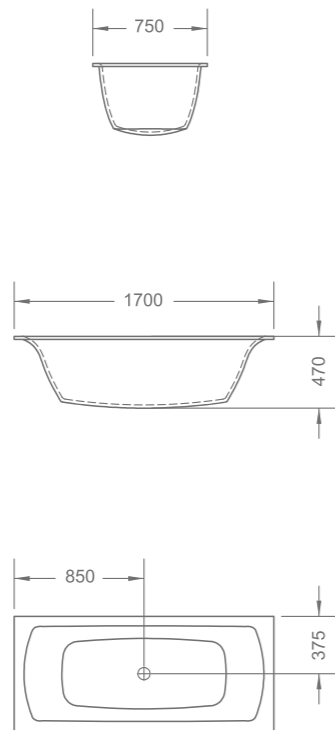

RL-BTB0319FAC
Free standing bathtub
1700 x 850 x 600mm

RL-BTB0822AC
Drop-in bathtub
1700 x 750 x 470mm

R-MXT817990A
Floor standing bathtub mixer
241 x 282 x 1018mm

R-RH4201
Robe hook
20 x 40 x 40mm

R-PH4205
Paper holder
140 x 95 x 35mm

R-PH3205
Paper holder
133 x 60 x 155mm