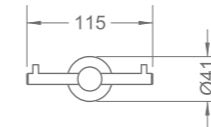

R-PH432261
Paper holder
136 x 65 x 45mm

R-TH433230
Toothbrush holder
Ø66 x 112 x 105mm

R-RH433210
Robe hook
115 x 58 x Ø41mm

R-TR433150
Towel ring
Ø166 x 51 x 170mm

R-TB433120
Towel bar
508 x Ø58 x 80mm