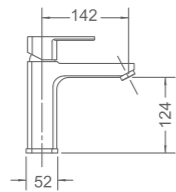

R-MXD817340
Deck mounted bidet mixer
152 x 60 x 191mm