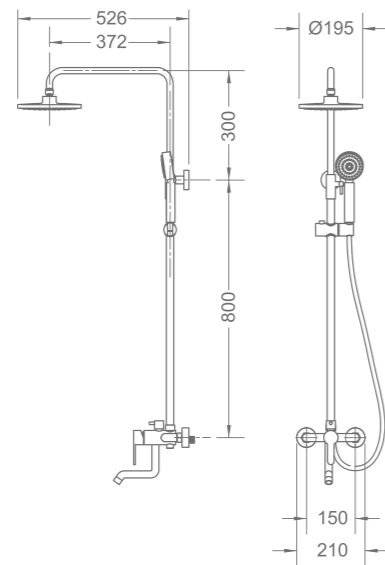

R-MXT811920T
Bath/shower mixer with shower set
210 x 184 x 700mm

R-MXS811910T01
Shower mixer with shower set
210 x 145 x 700mm

R-MXT811920T01
Bath/shower mixer with shower set
210 x 173 x 700mm

PRODUCT SUMMARY

PEBBLE SERIES

PRODUCT SUMMARY

PEBBLE SERIES

R-MXS811930
Bath/shower system
210 x 526 x 1100mm

R-MXT811940
Bath/shower system
210 x 526 x 1100mm

R-MXS811950T
Concealed shower set
Ø195 x 487 x 1450mm

R-MXS811960T
Concealed bath/shower system
Ø195 x 487 x 1450mm

R-MXS811960
Concealed shower mixer w/ diverter
Ø160 x 75 x Ø160mm

R-MXS811950
Concealed shower mixer
Ø160 x 75 x Ø160mm

PRODUCT SUMMARY

PEBBLE SERIES

RL-BTB0020FAC
Free standing bathtub
1800 x 850 x 610mm