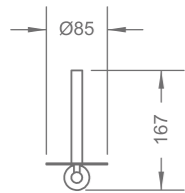

R-PH432261
Paper holder
136 x 65 x 45mm

R-TH433230
Toothbrush holder
Ø66 x 112 x 105mm

R-RH433210
Robe hook
115 x 58 x Ø41mm

R-TR433150
Towel ring
Ø166 x 51 x 170mm

R-TB433120
Towel bar
508 x Ø58 x 80mm