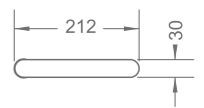

R-TH6902
Toothbrush holder
120 x 94 x 95mm

R-RH6901
Robe hook
63 x 32 x 52mm

R-TB6909
Towel bar
623 x 113 x 32mm

R-TS6910
Towel shelf
623 x 202 x 112mm

R-PH6906
Paper holder
212 x 63 x Ø30mm