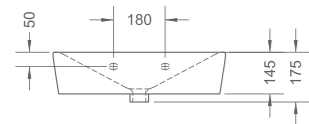

PRODUCT SUMMARY

IMPRESSIONS SERIES

IMPRESSIONS SERIES

PRODUCT SUMMARY