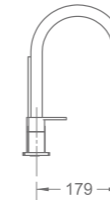

R-MXT811990
Floor standing bathtub mixer
Ø200 x 293 x 1181mm