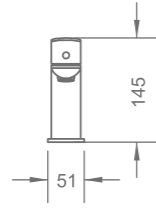

DOUX SERIES

PRODUCT SUMMARY

DOUX SERIES

R-MXB830320
Deck mounted raised basin mixer
183 x 41 x 282mm

R-MXB830310
Deck mounted basin mixer
168 x 51 x 145mm

R-MXD830340
Deck mounted bidet mixer
145 x 51 x 145mm