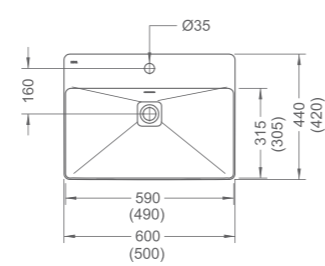

PRODUCT SUMMARY

IMPRESSIONS SERIES

IMPRESSIONS SERIES

PRODUCT SUMMARY