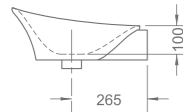

PRODUCT SUMMARY

DOUX SERIES

PRODUCT SUMMARY

DOUX SERIES

RL-LH3001
Wall-hung lavatory
Capacity: 8.0L
600 x 475 x 210mm

RL-LS3000
Sit-on lavatory
Capacity: 6.7L
600 x 445 x 145mm

RL-LS3001
Sit-on lavatory
Capacity: 7.0L
580 x 425 x 200mm