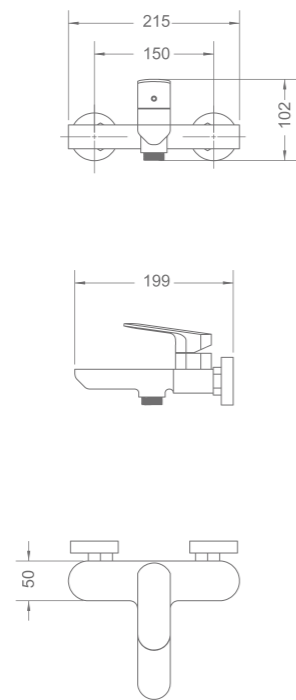

R-MXT830920
Wall mounted bath/shower mixer
215 x 199 x 102mm

R-MXT830920T
Bath/shower mixer with shower set
215 x 200 x 700mm