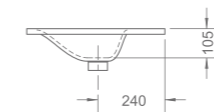

RL-LV3000
Vanity top lavatory
Capacity: 6.8L
600 x 445 x 150mm