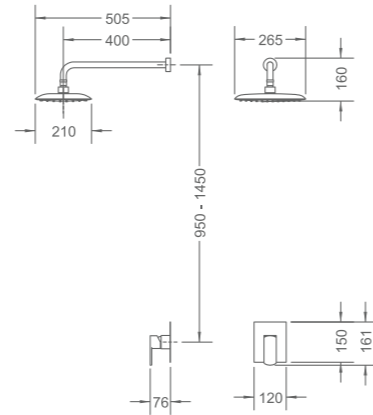

R-MXT817940
Bath/shower system
265 x 520 x 1340mm

R-MXS817950T
Concealed shower set
265 x 505 x 1450mm

R-MXS817960T
Concealed bath/shower system
265 x 505 x 1450mm

R-MXS817960
Concealed shower mixer w/ diverter
130 x 76 x 201mm

R-MXS817950
Concealed shower mixer
120 x 76 x 161mm