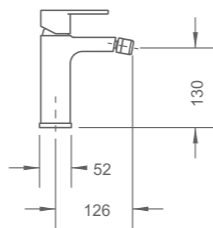

W2-R-JTL9100HG
Hydropower led basin mixer
174 x 62 x 197mm