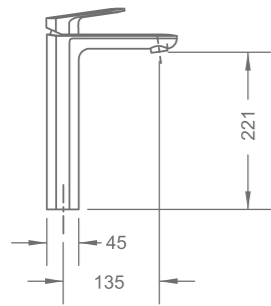

DOUX SERIES

PRODUCT SUMMARY

DOUX SERIES

R-MXB830320
Deck mounted raised basin mixer
183 x 41 x 282mm

R-MXB830310
Deck mounted basin mixer
168 x 51 x 145mm

R-MXD830340
Deck mounted bidet mixer
145 x 51 x 145mm