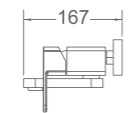

R-MXT817920
Wall mounted bath & shower mixer
210 x 167 x 122mm

R-MXT817920T
Bath/shower mixer with shower set
185 x 168 x 700mm

R-MXS817910T01
Shower mixer with shower set
210 x 133 x 695mm

R-MXT817920T01
Bath/shower mixer with shower set
210 x 167 x 695mm

RL-SHL990HG
LED hydropower rain shower head
257 x 257 x 31mm