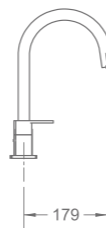

R-MXT811980
Deck mounted bathtub mixer
550 x 218 x 319mm