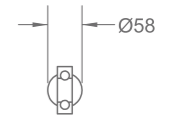

R-PH432261
Paper holder
136 x 65 x 45mm

R-TH433230
Toothbrush holder
Ø66 x 112 x 105mm

R-RH433210
Robe hook
115 x 58 x Ø41mm

R-TR433150
Towel ring
Ø166 x 51 x 170mm

R-TB433120
Towel bar
508 x Ø58 x 80mm