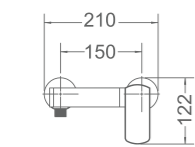

R-MXT817920
Wall mounted bath & shower mixer
210 x 167 x 122mm

R-MXT817920T
Bath/shower mixer with shower set
185 x 168 x 700mm

R-MXS817910T01
Shower mixer with shower set
210 x 133 x 695mm

R-MXT817920T01
Bath/shower mixer with shower set
210 x 167 x 695mm

RL-SHL990HG
LED hydropower rain shower head
257 x 257 x 31mm