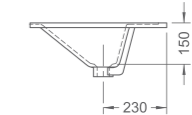

RL-LU7100 / LU7120
Undercounter lavatory
Capacity: 6.0L / 5.0L
660 x 495 x 195mm
(600 x 460 x 195mm)