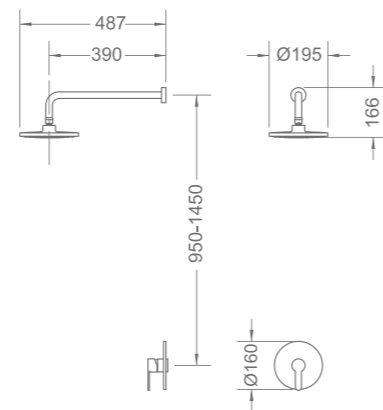

R-MXT811940
Bath/shower system
210 x 526 x 1100mm

R-MXS811950T
Concealed shower set
Ø195 x 487 x 1450mm

R-MXS811960T
Concealed bath/shower system
Ø195 x 487 x 1450mm

R-MXS811960
Concealed shower mixer w/ diverter
Ø160 x 75 x Ø160mm

R-MXS811950
Concealed shower mixer
Ø160 x 75 x Ø160mm