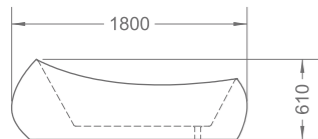

R-MXS811960
Concealed shower mixer w/ diverter
Ø160 x 75 x Ø160mm

R-MXS811950
Concealed shower mixer
Ø160 x 75 x Ø160mm

PRODUCT SUMMARY

PEBBLE SERIES

RL-BTB0020FAC
Free standing bathtub
1800 x 850 x 610mm