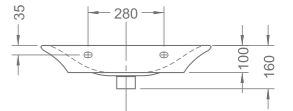

W3-R-M201T-5133M/ C/ B
Top operated water closet concealed cistern
Flush actuator - matte / chrome / black finish
236 x 12 x 152mm

FRONT OPERATED

TOP OPERATED

RL-LH3000
Wall-hung lavatory
Capacity: 7.7L
630 x 490 x 160mm