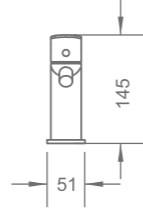

DOUX SERIES

PRODUCT SUMMARY

DOUX SERIES

R-MXB830320
Deck mounted raised basin mixer
183 x 41 x 282mm

R-MXB830310
Deck mounted basin mixer
168 x 51 x 145mm

R-MXD830340
Deck mounted bidet mixer
145 x 51 x 145mm