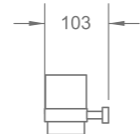

R-SR3204
Soap holder
Ø110 x 124 x 44mm

R-TH3202
Toothbrush holder
Ø68 x 103 x 95mm

R-TR9106
Towel ring
Ø185 x 51 x 200mm

R-TS4210
Towel shelf
620 x 208 x 156mm

R-TB4208
Towel bar
600 x 83 x 35mm