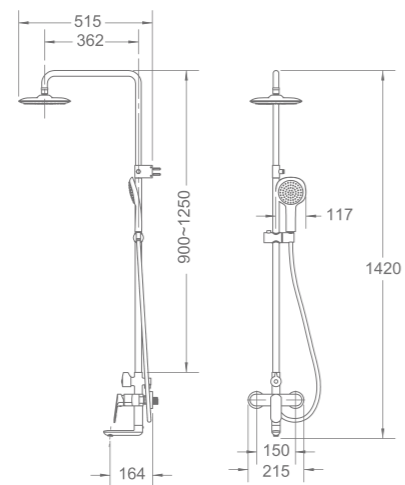

R-MXT830940
Bath/shower system
215 x 515 x 1420mm

R-MXS830950T
Concealed shower set
200 x 485 x 1300mm

R-MXS830960T
Concealed bath/shower system
200 x 485 x 1300mm

R-MXS830960
Concealed shower mixer w/ diverter
Ø160 x 65 x Ø160mm

R-MXS830950
Concealed shower mixer
Ø160x 65 x Ø160mm