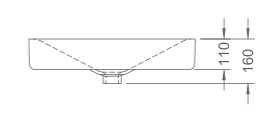

RL-LS7100 / LS7120
Sit-on lavatory
Capacity: 4.4L / 3.4L
600 x 440 x 173mm
(500 x 420 x 168mm)

IMPRESSIONS SERIES

PRODUCT SUMMARY

RL-LS7111
Sit-on lavatory
Capacity: 8.9L
465 x 465 x 180mm

RL-LR7100 / LR7120
Semi-recessed lavatory
Capacity: 4.5L / 3.6L
600 x 460 x 160mm
(500 x 440 x 160mm)