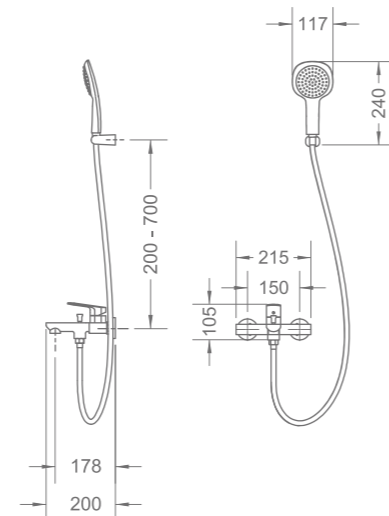

R-MXT830920
Wall mounted bath/shower mixer
215 x 199 x 102mm

R-MXT830920T
Bath/shower mixer with shower set
215 x 200 x 700mm