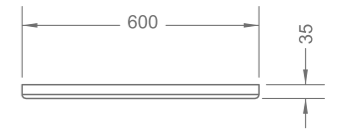

R-TS4210
Towel shelf
620 x 208 x 156mm

R-TB4208
Towel bar
600 x 83 x 35mm

Product Index

49, 93
117
68, 117

19, 84
11, 12, 14, 73, 74
31, 34, 35, 36, 89
55, 58, 105

90
44, 91
19, 75
107
107
61, 108
108
43, 91
43, 91
16, 75
15, 75