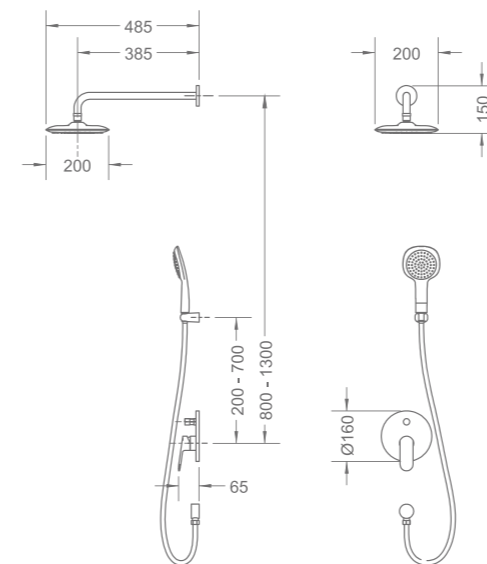

R-MXT830940
Bath/shower system
215 x 515 x 1420mm

R-MXS830950T
Concealed shower set
200 x 485 x 1300mm

R-MXS830960T
Concealed bath/shower system
200 x 485 x 1300mm

R-MXS830960
Concealed shower mixer w/ diverter
Ø160 x 65 x Ø160mm

R-MXS830950
Concealed shower mixer
Ø160x 65 x Ø160mm