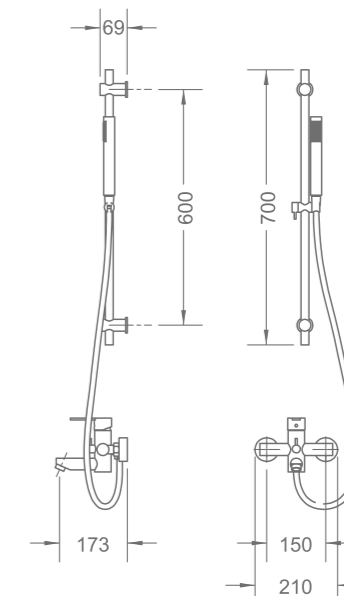

R-MXT811920T01
Bath/shower mixer with shower set
210 x 173 x 700mm