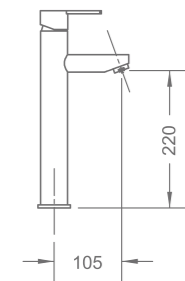

R-MXB811310
Deck mounted basin mixer
145 x Ø52 x 168mm