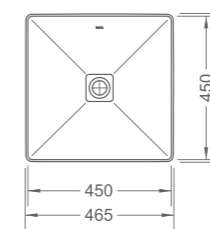

RL-LS7100 / LS7120
Sit-on lavatory
Capacity: 4.4L / 3.4L
600 x 440 x 173mm
(500 x 420 x 168mm)

IMPRESSIONS SERIES

PRODUCT SUMMARY

RL-LS7111
Sit-on lavatory
Capacity: 8.9L
465 x 465 x 180mm

RL-LR7100 / LR7120
Semi-recessed lavatory
Capacity: 4.5L / 3.6L
600 x 460 x 160mm
(500 x 440 x 160mm)