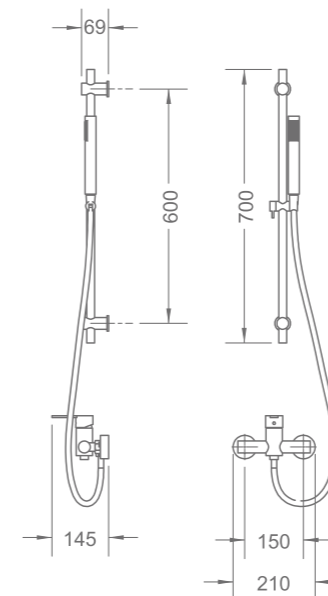

R-MXS811910T01
Shower mixer with shower set
210 x 145 x 700mm