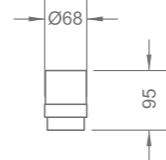

R-SR3204
Soap holder
Ø110 x 124 x 44mm

R-TH3202
Toothbrush holder
Ø68 x 103 x 95mm

R-TR9106
Towel ring
Ø185 x 51 x 200mm

R-TS4210
Towel shelf
620 x 208 x 156mm

R-TB4208
Towel bar
600 x 83 x 35mm