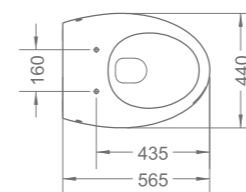

W3-R-WH8014BP*
Water saving wall-hung water closet
565 x 440 x 350mm

FT-SC1020US4
Seat and cover
Urea

RL-BH8014
Wall-hung bidet
565 x 440 x 355mm

W3-R-M201F-5080S/ SP
Front operated water closet concealed cistern
Flush actuator - brushed / polished finish
236 x 12 x 152mm