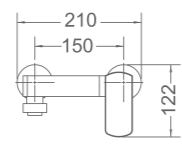

R-MXT817920
Wall mounted bath & shower mixer
210 x 167 x 122mm

R-MXT817920T
Bath/shower mixer with shower set
185 x 168 x 700mm

R-MXS817910T01
Shower mixer with shower set
210 x 133 x 695mm

R-MXT817920T01
Bath/shower mixer with shower set
210 x 167 x 695mm

RL-SHL990HG
LED hydropower rain shower head
257 x 257 x 31mm