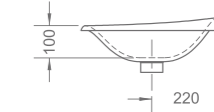

PRODUCT SUMMARY

DOUX SERIES