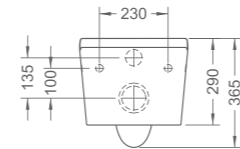

W3-R-WC7100S6*
Water saving closed coupled water closet

RL-WC7100S6-U
Closed coupled water closet - "U" slot

W3-R-WC7100S6-U*
Water saving closed coupled water closet - "U" slot
S-trap 150mm
680 x 365 x 800mm

FT-SC6008US
Seat and cover
Urea