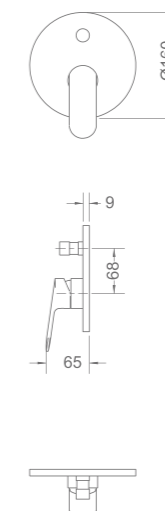

R-MXT830940
Bath/shower system
215 x 515 x 1420mm

R-MXS830950T
Concealed shower set
200 x 485 x 1300mm

R-MXS830960T
Concealed bath/shower system
200 x 485 x 1300mm

R-MXS830960
Concealed shower mixer w/ diverter
Ø160 x 65 x Ø160mm

R-MXS830950
Concealed shower mixer
Ø160x 65 x Ø160mm