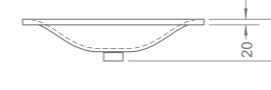

RL-LV3000
Vanity top lavatory
Capacity: 6.8L
600 x 445 x 150mm