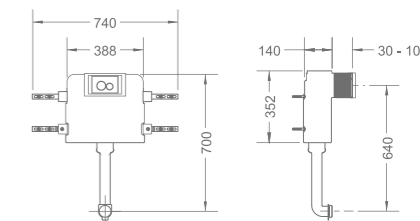

FRONT OPERATED