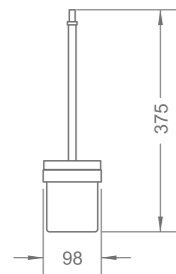

R-TS4210
Towel shelf
620 x 208 x 156mm

R-TB4208
Towel bar
600 x 83 x 35mm

Product Index

49, 93
117
68, 117

19, 84
11, 12, 14, 73, 74
31, 34, 35, 36, 89
55, 58, 105

90
44, 91
19, 75
107
107
61, 108
108
43, 91
43, 91
16, 75
15, 75