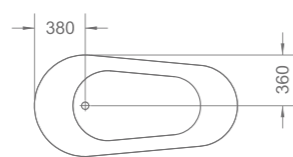

R-MXH830520
Wall mounted bathtub mixer
375 x 215 x 147mm