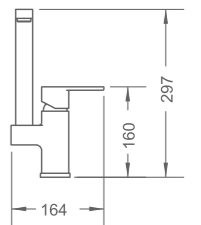

R-MXD817340
Deck mounted bidet mixer
152 x 60 x 191mm

W2-R-JTL9100HG
Hydropower led basin mixer
174 x 62 x 197mm

R-MXB817350
Wall mounted basin mixer
195 x 154 x 70mm

R-MXK817510
Deck mounted sink mixer
246 x 164 x 297mm