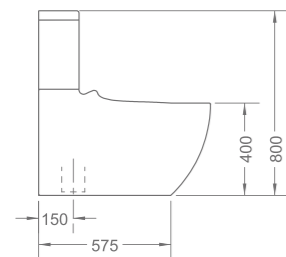

RL-WP8014BP
Pedestal water closet