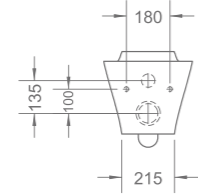

RL-WP3000BP
Pedestal water closet

W3-R-WP3000BP*
Water saving pedestal water closet
P-trap 185mm
580 x 365 x 440mm

FT-SC1025US
Seat and cover
Urea