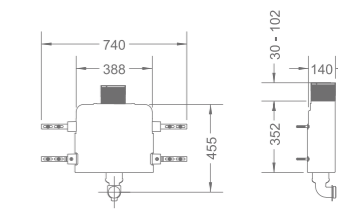

TOP OPERATED

PRODUCT SUMMARY

PEBBLE SERIES