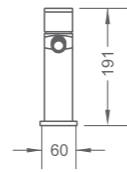

W2-R-JTL9100HG
Hydropower led basin mixer
174 x 62 x 197mm