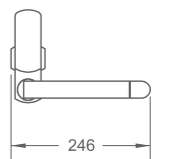

R-MXD817340
Deck mounted bidet mixer
152 x 60 x 191mm

W2-R-JTL9100HG
Hydropower led basin mixer
174 x 62 x 197mm

R-MXB817350
Wall mounted basin mixer
195 x 154 x 70mm

R-MXK817510
Deck mounted sink mixer
246 x 164 x 297mm