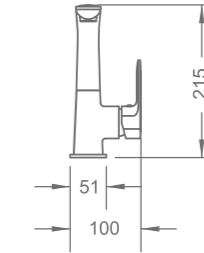

R-MXB830350
Wall mounted basin mixer
195 x 155 x 120mm

PRODUCT SUMMARY

DOUX SERIES

R-MXK830510
Deck mounted sink mixer
250 x 100 x 215mm

PRODUCT SUMMARY

DOUX SERIES

R-MXS830910
Wall mounted shower mixer
215 x 137 x 110mm