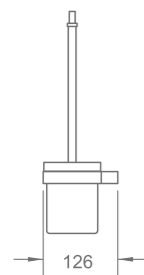

R-SR3204
Soap holder
Ø110 x 124 x 44mm

R-TH3202
Toothbrush holder
Ø68 x 103 x 95mm

R-TR9106
Towel ring
Ø185 x 51 x 200mm

R-TS4210
Towel shelf
620 x 208 x 156mm

R-TB4208
Towel bar
600 x 83 x 35mm