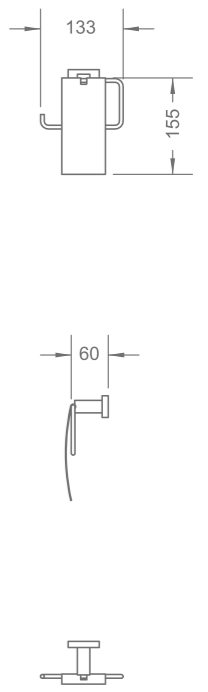

RL-BTB0319FAC
Free standing bathtub
1700 x 850 x 600mm

RL-BTB0822AC
Drop-in bathtub
1700 x 750 x 470mm

R-MXT817990A
Floor standing bathtub mixer
241 x 282 x 1018mm

R-RH4201
Robe hook
20 x 40 x 40mm

R-PH4205
Paper holder
140 x 95 x 35mm

R-PH3205
Paper holder
133 x 60 x 155mm