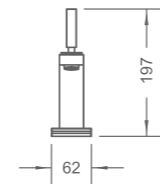

R-MXB817350
Wall mounted basin mixer
195 x 154 x 70mm