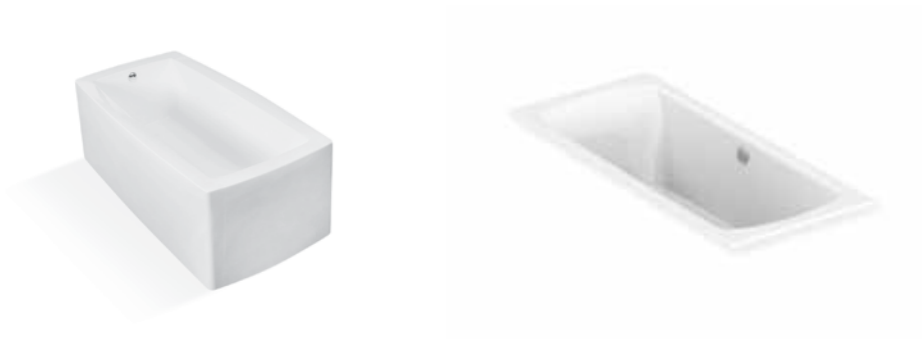

RL-BTB0319FAC
Free standing bathtub
1700 x 850 x 600mm

RL-BTB0822AC
Drop-in bathtub
1700 x 750 x 470mm

R-MXT817990A
Floor standing bathtub mixer
241 x 282 x 1018mm

R-RH4201
Robe hook
20 x 40 x 40mm

R-PH4205
Paper holder
140 x 95 x 35mm

R-PH3205
Paper holder
133 x 60 x 155mm