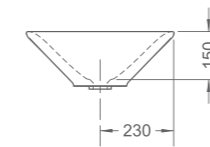

RL-LS7100 / LS7120
Sit-on lavatory
Capacity: 4.4L / 3.4L
600 x 440 x 173mm
(500 x 420 x 168mm)

IMPRESSIONS SERIES

PRODUCT SUMMARY

RL-LS7111
Sit-on lavatory
Capacity: 8.9L
465 x 465 x 180mm

RL-LR7100 / LR7120
Semi-recessed lavatory
Capacity: 4.5L / 3.6L
600 x 460 x 160mm
(500 x 440 x 160mm)