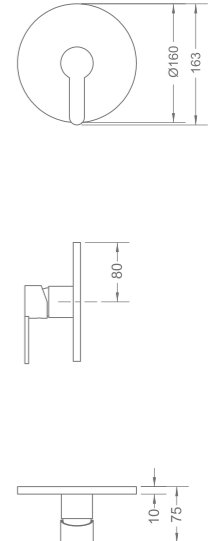

R-MXT811940
Bath/shower system
210 x 526 x 1100mm

R-MXS811950T
Concealed shower set
Ø195 x 487 x 1450mm

R-MXS811960T
Concealed bath/shower system
Ø195 x 487 x 1450mm

R-MXS811960
Concealed shower mixer w/ diverter
Ø160 x 75 x Ø160mm

R-MXS811950
Concealed shower mixer
Ø160 x 75 x Ø160mm