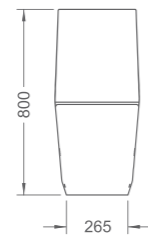

W3-R-WC7100S6*
Water saving closed coupled water closet

RL-WC7100S6-U
Closed coupled water closet - "U" slot

W3-R-WC7100S6-U*
Water saving closed coupled water closet - "U" slot
S-trap 150mm
680 x 365 x 800mm

FT-SC6008US
Seat and cover
Urea