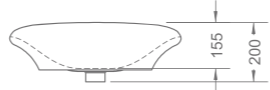

PRODUCT SUMMARY

DOUX SERIES

PRODUCT SUMMARY

DOUX SERIES

RL-LH3001
Wall-hung lavatory
Capacity: 8.0L
600 x 475 x 210mm

RL-LS3000
Sit-on lavatory
Capacity: 6.7L
600 x 445 x 145mm

RL-LS3001
Sit-on lavatory
Capacity: 7.0L
580 x 425 x 200mm