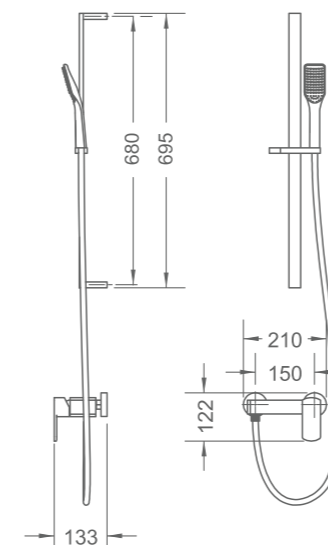

R-MXT817920
Wall mounted bath & shower mixer
210 x 167 x 122mm

R-MXT817920T
Bath/shower mixer with shower set
185 x 168 x 700mm

R-MXS817910T01
Shower mixer with shower set
210 x 133 x 695mm

R-MXT817920T01
Bath/shower mixer with shower set
210 x 167 x 695mm

RL-SHL990HG
LED hydropower rain shower head
257 x 257 x 31mm