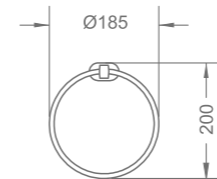

R-SR3204
Soap holder
Ø110 x 124 x 44mm

R-TH3202
Toothbrush holder
Ø68 x 103 x 95mm

R-TR9106
Towel ring
Ø185 x 51 x 200mm

R-TS4210
Towel shelf
620 x 208 x 156mm

R-TB4208
Towel bar
600 x 83 x 35mm