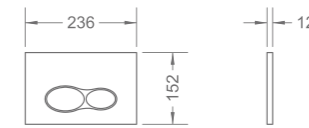

PRODUCT SUMMARY

DOUX SERIES

RL-WO3000S6
One-piece water closet

W3-R-WO3000S6*
Water saving one-piece water closet

RL-WO3000S6-U
One-piece water closet - "U" slot

W3-R-WO3000S6-U*
Water saving one-piece water closet - "U" slot
S-trap 150mm
680 x 365 x 800mm

RL-WH3000BP
Wall-hung water closet

W3-R-WH3000BP*
Water saving wall-hung water closet
540 x 365 x 340mm

FT-SC1025US
Seat and cover
Urea

RL-WP3000BP
Pedestal water closet

W3-R-WP3000BP*
Water saving pedestal water closet
P-trap 185mm
580 x 365 x 440mm

FT-SC1025US
Seat and cover
Urea

RL-BP3000
Pedestal bidet
550 x 365 x 430mm

W3-R-M201T-5133M/ C/ B
Top operated water closet concealed cistern
Flush actuator - matte / chrome / black finish
236 x 12 x 152mm

RL-LH3000
Wall-hung lavatory
Capacity: 7.7L
630 x 490 x 160mm

PRODUCT SUMMARY

DOUX SERIES