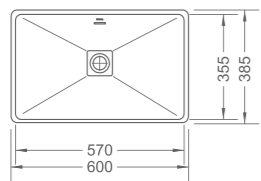

RL-LV7110
Vanity-top lavatory
Capacity: 3.2L
780 x 455 x 180mm