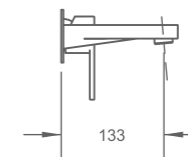

R-MXK817510
Deck mounted sink mixer
246 x 164 x 297mm