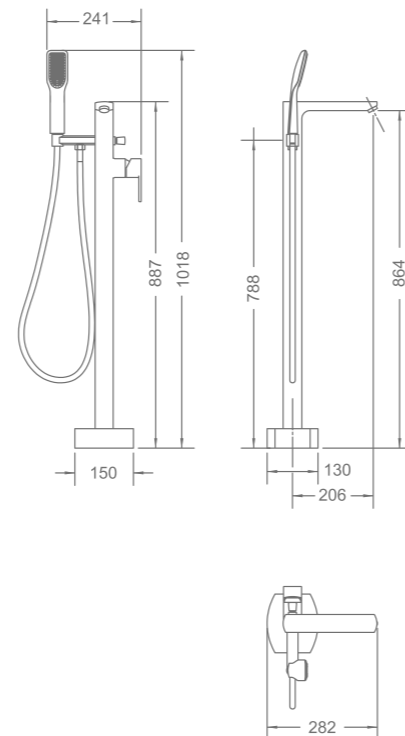

RL-BTB0319FAC
Free standing bathtub
1700 x 850 x 600mm

RL-BTB0822AC
Drop-in bathtub
1700 x 750 x 470mm

R-MXT817990A
Floor standing bathtub mixer
241 x 282 x 1018mm

R-RH4201
Robe hook
20 x 40 x 40mm

R-PH4205
Paper holder
140 x 95 x 35mm

R-PH3205
Paper holder
133 x 60 x 155mm