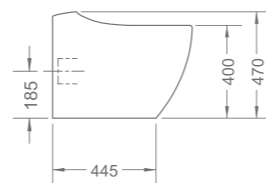

W3-R-WP8014BP*
Water saving pedestal water closet
P-trap 185mm
605 x 440 x 470mm

FT-SC1020US4
Seat and cover
Urea

RL-WH8014BP
Wall-hung water closet

W3-R-WH8014BP*
Water saving wall-hung water closet
565 x 440 x 350mm

FT-SC1020US4
Seat and cover
Urea