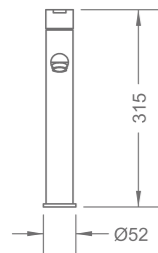

R-MXB811310
Deck mounted basin mixer
145 x Ø52 x 168mm