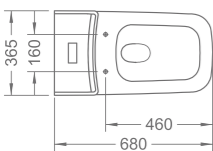

W3-R-WC7100S6*
Water saving closed coupled water closet

RL-WC7100S6-U
Closed coupled water closet - "U" slot

W3-R-WC7100S6-U*
Water saving closed coupled water closet - "U" slot
S-trap 150mm
680 x 365 x 800mm

FT-SC6008US
Seat and cover
Urea