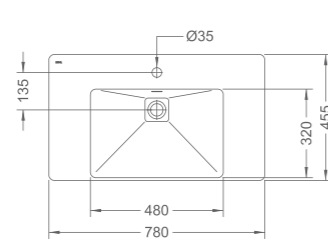

PRODUCT SUMMARY

IMPRESSIONS SERIES

IMPRESSIONS SERIES

PRODUCT SUMMARY