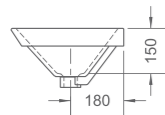

RL-LV7110
Vanity-top lavatory
Capacity: 3.2L
780 x 455 x 180mm