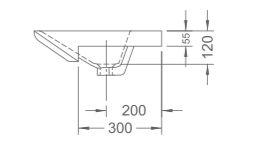

RL-LS7100 / LS7120
Sit-on lavatory
Capacity: 4.4L / 3.4L
600 x 440 x 173mm
(500 x 420 x 168mm)

IMPRESSIONS SERIES

PRODUCT SUMMARY

RL-LS7111
Sit-on lavatory
Capacity: 8.9L
465 x 465 x 180mm

RL-LR7100 / LR7120
Semi-recessed lavatory
Capacity: 4.5L / 3.6L
600 x 460 x 160mm
(500 x 440 x 160mm)