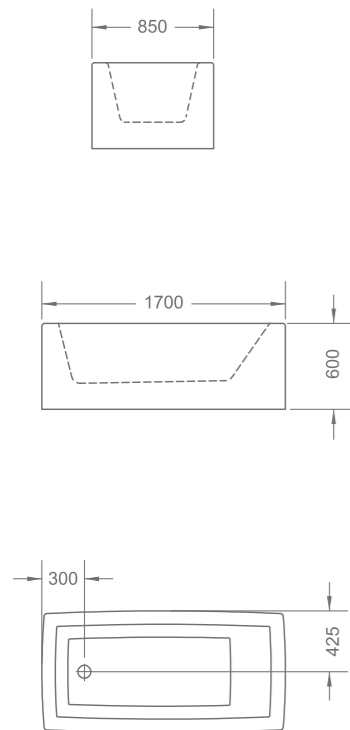

RL-BTB0319FAC
Free standing bathtub
1700 x 850 x 600mm

RL-BTB0822AC
Drop-in bathtub
1700 x 750 x 470mm

R-MXT817990A
Floor standing bathtub mixer
241 x 282 x 1018mm

R-RH4201
Robe hook
20 x 40 x 40mm

R-PH4205
Paper holder
140 x 95 x 35mm

R-PH3205
Paper holder
133 x 60 x 155mm