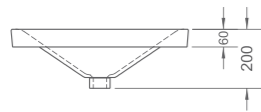

RL-LV7110
Vanity-top lavatory
Capacity: 3.2L
780 x 455 x 180mm