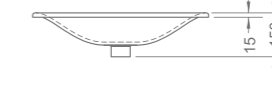

RL-LV3001
Vanity top lavatory
Capacity: 7.6L
580 x 440 x 160mm