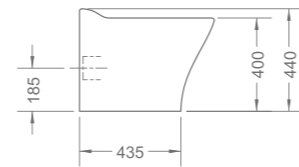

FT-SC1025US
Seat and cover
Urea

RL-BP3000
Pedestal bidet
550 x 365 x 430mm

W3-R-M201F-5133M/ C/ B
Front operated water closet concealed cistern
Flush actuator - matte / chrome / black finish
236 x 12 x 152mm