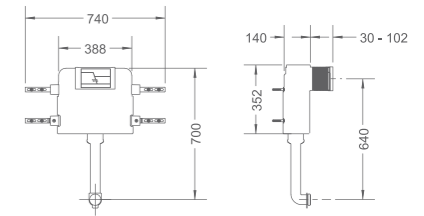

FRONT OPERATED

TOP OPERATED