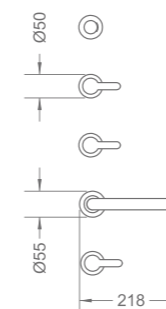

R-MXT811990
Floor standing bathtub mixer
Ø200 x 293 x 1181mm