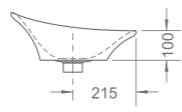

PRODUCT SUMMARY

DOUX SERIES

PRODUCT SUMMARY

DOUX SERIES

RL-LH3001
Wall-hung lavatory
Capacity: 8.0L
600 x 475 x 210mm

RL-LS3000
Sit-on lavatory
Capacity: 6.7L
600 x 445 x 145mm

RL-LS3001
Sit-on lavatory
Capacity: 7.0L
580 x 425 x 200mm