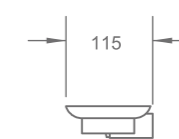

PRODUCT SUMMARY

DOUX SERIES

RL-BTB0203FAC
Free standing bathtub
1700 x 850 x 500mm

RL-BTB0036FAC
Free standing bathtub
1800 x 900 x 800mm

R-MXH830520
Wall mounted bathtub mixer
375 x 215 x 147mm

PRODUCT SUMMARY

DOUX SERIES

R-MXT830990
Floor standing bathtub mixer
Ø155 x 310 x 933mm

R-SR6904
Soap holder
115 x 141 x 42mm