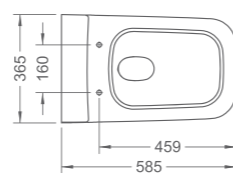

W3-R-WC7100S6*
Water saving closed coupled water closet

RL-WC7100S6-U
Closed coupled water closet - "U" slot

W3-R-WC7100S6-U*
Water saving closed coupled water closet - "U" slot
S-trap 150mm
680 x 365 x 800mm

FT-SC6008US
Seat and cover
Urea