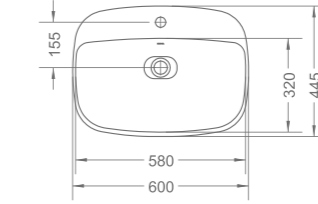

RL-LV3001
Vanity top lavatory
Capacity: 7.6L
580 x 440 x 160mm