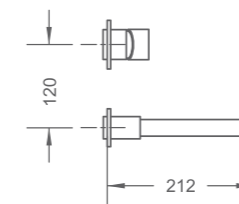

PEBBLE SERIES

R-MXB811320
Deck mounted raised basin mixer
145 x Ø52 x 315mm

R-MXB811310
Deck mounted basin mixer
145 x Ø52 x 168mm

R-MXD811340
Deck mounted bidet mixer
161 x Ø52 x 174mm

R-MXB811350
Wall mounted basin mixer
212 x 183 x 118mm