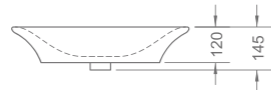

PRODUCT SUMMARY

DOUX SERIES

PRODUCT SUMMARY

DOUX SERIES

RL-LH3001
Wall-hung lavatory
Capacity: 8.0L
600 x 475 x 210mm

RL-LS3000
Sit-on lavatory
Capacity: 6.7L
600 x 445 x 145mm

RL-LS3001
Sit-on lavatory
Capacity: 7.0L
580 x 425 x 200mm