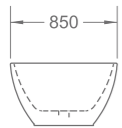

RL-BTB0036FAC
Free standing bathtub
1800 x 900 x 800mm