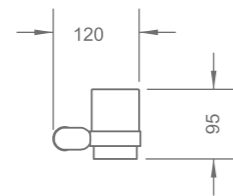

R-TH6902
Toothbrush holder
120 x 94 x 95mm

R-RH6901
Robe hook
63 x 32 x 52mm

R-TB6909
Towel bar
623 x 113 x 32mm

R-TS6910
Towel shelf
623 x 202 x 112mm

R-PH6906
Paper holder
212 x 63 x Ø30mm