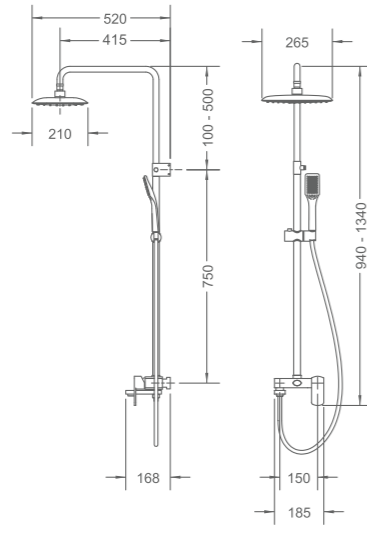

R-MXT817940
Bath/shower system
265 x 520 x 1340mm

R-MXS817950T
Concealed shower set
265 x 505 x 1450mm

R-MXS817960T
Concealed bath/shower system
265 x 505 x 1450mm

R-MXS817960
Concealed shower mixer w/ diverter
130 x 76 x 201mm

R-MXS817950
Concealed shower mixer
120 x 76 x 161mm