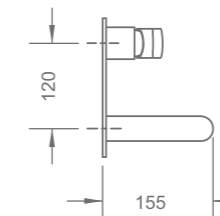

PRODUCT SUMMARY

DOUX SERIES

R-MXB830320
Deck mounted raised basin mixer
183 x 41 x 282mm

R-MXB830310
Deck mounted basin mixer
168 x 51 x 145mm

R-MXD830340
Deck mounted bidet mixer
145 x 51 x 145mm

R-MXB830350
Wall mounted basin mixer
195 x 155 x 120mm

PRODUCT SUMMARY

DOUX SERIES

R-MXK830510
Deck mounted sink mixer
250 x 100 x 215mm