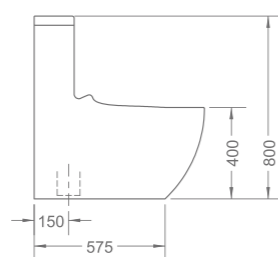

RL-WP8014BP
Pedestal water closet