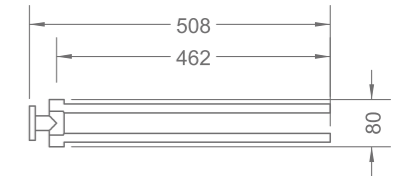

R-PH432261
Paper holder
136 x 65 x 45mm

R-TH433230
Toothbrush holder
Ø66 x 112 x 105mm

R-RH433210
Robe hook
115 x 58 x Ø41mm

R-TR433150
Towel ring
Ø166 x 51 x 170mm

R-TB433120
Towel bar
508 x Ø58 x 80mm