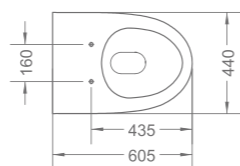

W3-R-WP8014BP*
Water saving pedestal water closet
P-trap 185mm
605 x 440 x 470mm

FT-SC1020US4
Seat and cover
Urea

RL-WH8014BP
Wall-hung water closet

W3-R-WH8014BP*
Water saving wall-hung water closet
565 x 440 x 350mm

FT-SC1020US4
Seat and cover
Urea