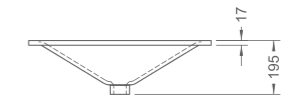

RL-LU7100 / LU7120
Undercounter lavatory
Capacity: 6.0L / 5.0L
660 x 495 x 195mm
(600 x 460 x 195mm)