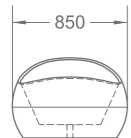

R-MXS811960
Concealed shower mixer w/ diverter
Ø160 x 75 x Ø160mm

R-MXS811950
Concealed shower mixer
Ø160 x 75 x Ø160mm

PRODUCT SUMMARY

PEBBLE SERIES

RL-BTB0020FAC
Free standing bathtub
1800 x 850 x 610mm