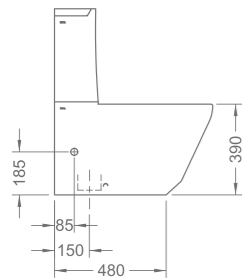

W3-R-WC7100S6*
Water saving closed coupled water closet

RL-WC7100S6-U
Closed coupled water closet - "U" slot

W3-R-WC7100S6-U*
Water saving closed coupled water closet - "U" slot
S-trap 150mm
680 x 365 x 800mm

FT-SC6008US
Seat and cover
Urea