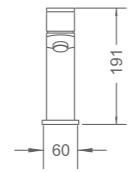

R-MXD817340
Deck mounted bidet mixer
152 x 60 x 191mm