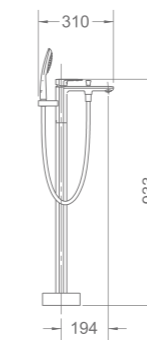

RL-BTB0203FAC
Free standing bathtub
1700 x 850 x 500mm

RL-BTB0036FAC
Free standing bathtub
1800 x 900 x 800mm

R-MXH830520
Wall mounted bathtub mixer
375 x 215 x 147mm

PRODUCT SUMMARY

DOUX SERIES

R-MXT830990
Floor standing bathtub mixer
Ø155 x 310 x 933mm

R-SR6904
Soap holder
115 x 141 x 42mm

R-BH6907
Toilet brush holder
116 x 154 x 375mm

R-TH6902
Toothbrush holder
120 x 94 x 95mm

R-RH6901
Robe hook
63 x 32 x 52mm

R-TB6909
Towel bar
623 x 113 x 32mm

R-TS6910
Towel shelf
623 x 202 x 112mm