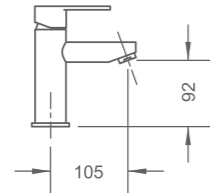

R-MXD811340
Deck mounted bidet mixer
161 x Ø52 x 174mm