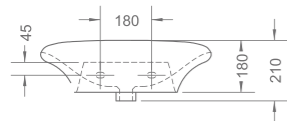

PRODUCT SUMMARY

DOUX SERIES

PRODUCT SUMMARY

DOUX SERIES

RL-LH3001
Wall-hung lavatory
Capacity: 8.0L
600 x 475 x 210mm

RL-LS3000
Sit-on lavatory
Capacity: 6.7L
600 x 445 x 145mm

RL-LS3001
Sit-on lavatory
Capacity: 7.0L
580 x 425 x 200mm