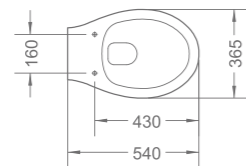

RL-WP3000BP
Pedestal water closet

W3-R-WP3000BP*
Water saving pedestal water closet
P-trap 185mm
580 x 365 x 440mm

FT-SC1025US
Seat and cover
Urea