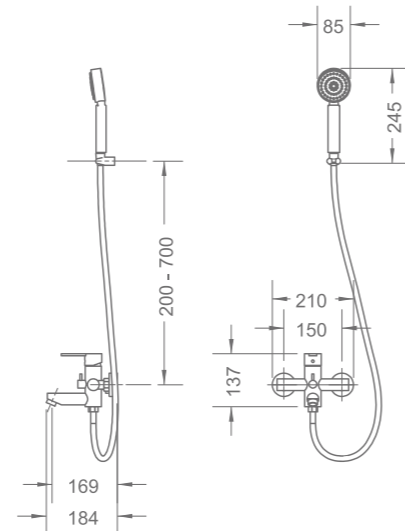

PRODUCT SUMMARY

PEBBLE SERIES

R-MXS811910
Wall mounted shower mixer
185 x 145 x 102mm

R-MXT811920
Wall mounted bath/shower mixer
210 x 181 x 137mm