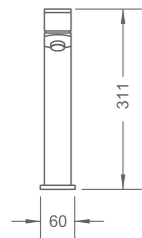

R-MXB817310
Deck mounted basin mixer
180 x 60 x 191mm