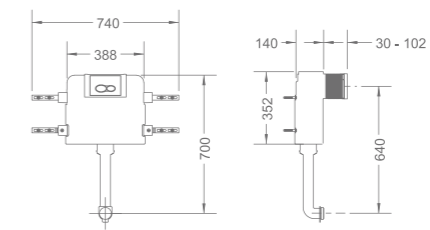

W3-R-M201T-5133M/ C/ B
Top operated water closet concealed cistern
Flush actuator - matte / chrome / black finish
236 x 12 x 152mm

FRONT OPERATED

TOP OPERATED