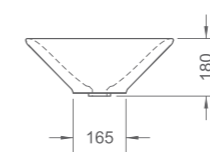

RL-LS7100 / LS7120
Sit-on lavatory
Capacity: 4.4L / 3.4L
600 x 440 x 173mm
(500 x 420 x 168mm)

IMPRESSIONS SERIES

PRODUCT SUMMARY

RL-LS7111
Sit-on lavatory
Capacity: 8.9L
465 x 465 x 180mm

RL-LR7100 / LR7120
Semi-recessed lavatory
Capacity: 4.5L / 3.6L
600 x 460 x 160mm
(500 x 440 x 160mm)