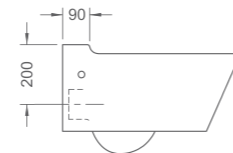

W3-R-WC7100S6*
Water saving closed coupled water closet

RL-WC7100S6-U
Closed coupled water closet - "U" slot

W3-R-WC7100S6-U*
Water saving closed coupled water closet - "U" slot
S-trap 150mm
680 x 365 x 800mm

FT-SC6008US
Seat and cover
Urea