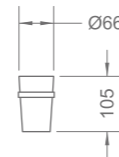

R-PH432261
Paper holder
136 x 65 x 45mm

R-TH433230
Toothbrush holder
Ø66 x 112 x 105mm

R-RH433210
Robe hook
115 x 58 x Ø41mm

R-TR433150
Towel ring
Ø166 x 51 x 170mm

R-TB433120
Towel bar
508 x Ø58 x 80mm