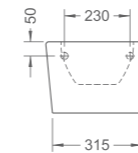

W3-R-WC7100S6*
Water saving closed coupled water closet

RL-WC7100S6-U
Closed coupled water closet - "U" slot

W3-R-WC7100S6-U*
Water saving closed coupled water closet - "U" slot
S-trap 150mm
680 x 365 x 800mm

FT-SC6008US
Seat and cover
Urea