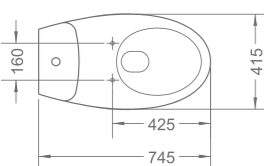

W3-R-WO8014S6*
Water saving one-piece water closet

RL-WO8014S6-U
One-piece water closet - "U" slot

W3-R-WO8014S6-U*
Water saving one-piece water closet - "U" slot
S-trap 150mm
745 x 415 x 800mm

FT-SC1020US4
Seat and cover
Urea

RL-WP8014BP
Pedestal water closet