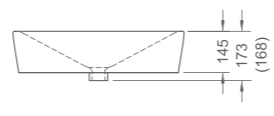

PRODUCT SUMMARY

IMPRESSIONS SERIES

IMPRESSIONS SERIES

PRODUCT SUMMARY