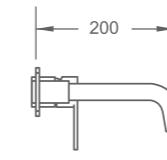

PEBBLE SERIES

R-MXB811320
Deck mounted raised basin mixer
145 x Ø52 x 315mm

R-MXB811310
Deck mounted basin mixer
145 x Ø52 x 168mm

R-MXD811340
Deck mounted bidet mixer
161 x Ø52 x 174mm

R-MXB811350
Wall mounted basin mixer
212 x 183 x 118mm