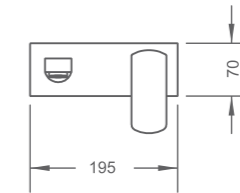

R-MXK817510
Deck mounted sink mixer
246 x 164 x 297mm