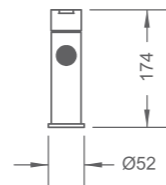

PEBBLE SERIES

R-MXB811320
Deck mounted raised basin mixer
145 x Ø52 x 315mm

R-MXB811310
Deck mounted basin mixer
145 x Ø52 x 168mm

R-MXD811340
Deck mounted bidet mixer
161 x Ø52 x 174mm

R-MXB811350
Wall mounted basin mixer
212 x 183 x 118mm