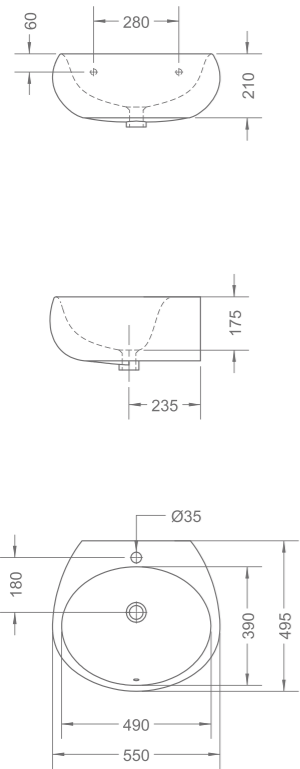

RL-LH5010
Wall-hung lavatory
Capacity: 9.7L
550 x 495 x 210mm

RL-LS5010
Sit-on lavatory
Capacity: 4.0L
480 x 430 x 150mm

RL-LS5011
Sit-on lavatory
Capacity: 14.5L
480 x 430 x 180mm

PRODUCT SUMMARY

PEBBLE SERIES