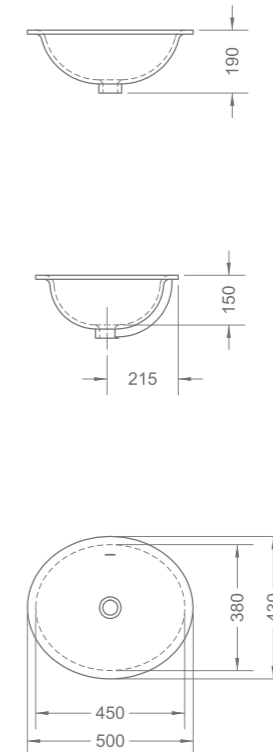

RL-LV5010
Vanity top lavatory
Capacity: 3.5L
500 x 450 x 195mm