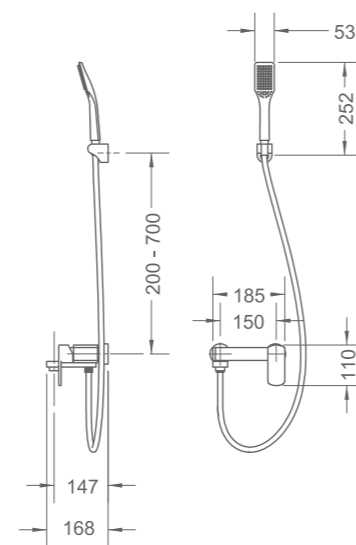

R-MXT817920
Wall mounted bath & shower mixer
210 x 167 x 122mm

R-MXT817920T
Bath/shower mixer with shower set
185 x 168 x 700mm

R-MXS817910T01
Shower mixer with shower set
210 x 133 x 695mm

R-MXT817920T01
Bath/shower mixer with shower set
210 x 167 x 695mm

RL-SHL990HG
LED hydropower rain shower head
257 x 257 x 31mm