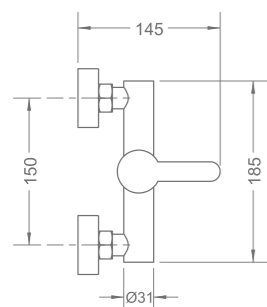

PRODUCT SUMMARY

PEBBLE SERIES

R-MXS811910
Wall mounted shower mixer
185 x 145 x 102mm

R-MXT811920
Wall mounted bath/shower mixer
210 x 181 x 137mm

R-MXS811910T01
Shower mixer with shower set
210 x 145 x 700mm

R-MXT811920T01
Bath/shower mixer with shower set
210 x 173 x 700mm