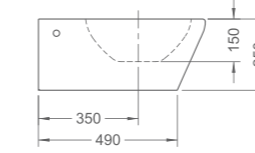

W3-R-WC7100S6*
Water saving closed coupled water closet

RL-WC7100S6-U
Closed coupled water closet - "U" slot

W3-R-WC7100S6-U*
Water saving closed coupled water closet - "U" slot
S-trap 150mm
680 x 365 x 800mm

FT-SC6008US
Seat and cover
Urea