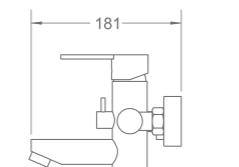

R-MXS811910T01
Shower mixer with shower set
210 x 145 x 700mm