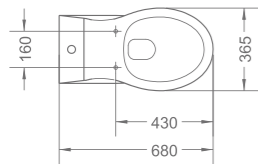

RL-WH3000BP
Wall-hung water closet

W3-R-WH3000BP*
Water saving wall-hung water closet
540 x 365 x 340mm

FT-SC1025US
Seat and cover
Urea