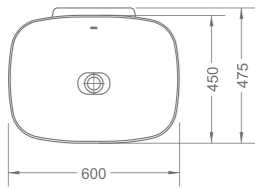

PRODUCT SUMMARY

DOUX SERIES

PRODUCT SUMMARY

DOUX SERIES

RL-LH3001
Wall-hung lavatory
Capacity: 8.0L
600 x 475 x 210mm

RL-LS3000
Sit-on lavatory
Capacity: 6.7L
600 x 445 x 145mm

RL-LS3001
Sit-on lavatory
Capacity: 7.0L
580 x 425 x 200mm