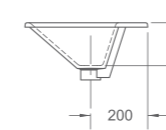

RL-LU7100 / LU7120
Undercounter lavatory
Capacity: 6.0L / 5.0L
660 x 495 x 195mm
(600 x 460 x 195mm)