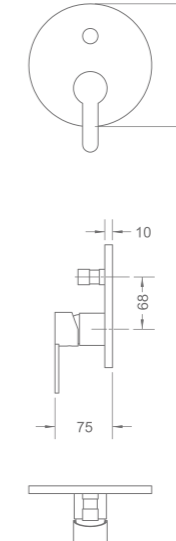

R-MXT811940
Bath/shower system
210 x 526 x 1100mm

R-MXS811950T
Concealed shower set
Ø195 x 487 x 1450mm

R-MXS811960T
Concealed bath/shower system
Ø195 x 487 x 1450mm

R-MXS811960
Concealed shower mixer w/ diverter
Ø160 x 75 x Ø160mm

R-MXS811950
Concealed shower mixer
Ø160 x 75 x Ø160mm