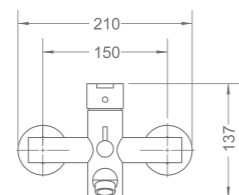

R-MXS811910T01
Shower mixer with shower set
210 x 145 x 700mm