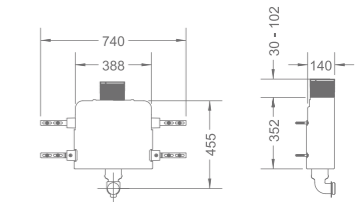

PRODUCT SUMMARY

IMPRESSIONS SERIES

RL-WC7100S6
Closed coupled water closet

W3-R-WC7100S6*
Water saving closed coupled water closet

RL-WC7100S6-U
Closed coupled water closet - "U" slot

W3-R-WC7100S6-U*
Water saving closed coupled water closet - "U" slot
S-trap 150mm
680 x 365 x 800mm

PRODUCT SUMMARY

IMPRESSIONS SERIES

RL-BH7100
Wall-hung bidet
585 x 360 x 250mm

W3-R-M201T-5031BL
Top operated water closet concealed cistern
LED flush actuator - black finish
236 x 10 x 152mm

W3-R-M201T-5034M/ C
Top operated water closet concealed cistern
Flush actuator - matte/ chrome finish
236 x 16 x 152mm