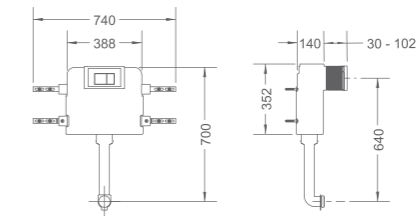

TOP OPERATED