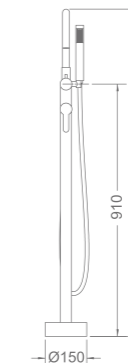

R-FM112
Wall mounted mirror
664 x Ø250 x 377mm