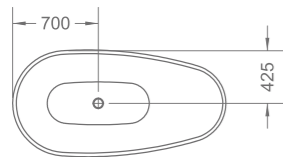

RL-BTB0036FAC
Free standing bathtub
1800 x 900 x 800mm