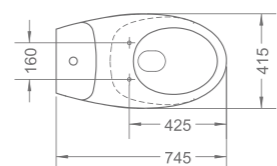

W3-R-WO8014S6*
Water saving one-piece water closet

RL-WO8014S6-U
One-piece water closet - "U" slot

W3-R-WO8014S6-U*
Water saving one-piece water closet - "U" slot
S-trap 150mm
745 x 415 x 800mm

FT-SC1020US4
Seat and cover
Urea

RL-WP8014BP
Pedestal water closet