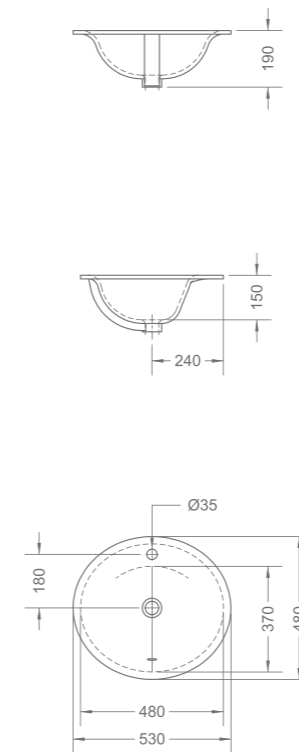

RL-LU5011
Undercounter lavatory
Capacity: 7.2L
500 x 430 x 190mm