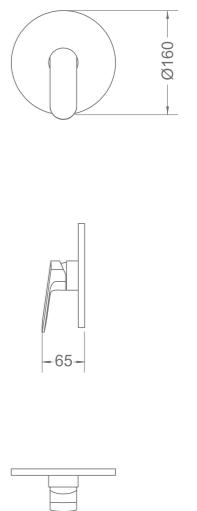

R-MXT830940
Bath/shower system
215 x 515 x 1420mm

R-MXS830950T
Concealed shower set
200 x 485 x 1300mm

R-MXS830960T
Concealed bath/shower system
200 x 485 x 1300mm

R-MXS830960
Concealed shower mixer w/ diverter
Ø160 x 65 x Ø160mm

R-MXS830950
Concealed shower mixer
Ø160x 65 x Ø160mm