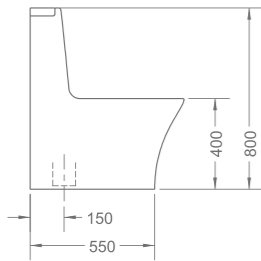

RL-WH3000BP
Wall-hung water closet

W3-R-WH3000BP*
Water saving wall-hung water closet
540 x 365 x 340mm

FT-SC1025US
Seat and cover
Urea