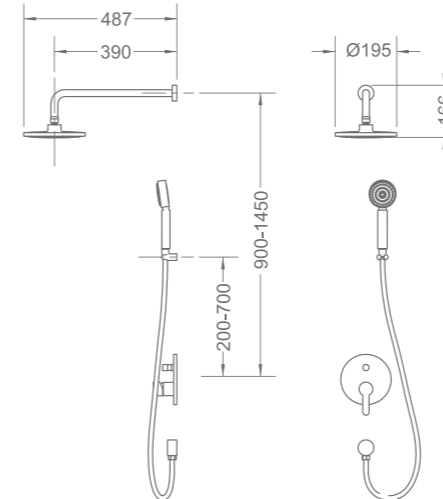

R-MXT811920T
Bath/shower mixer with shower set
210 x 184 x 700mm

R-MXS811910T01
Shower mixer with shower set
210 x 145 x 700mm

R-MXT811920T01
Bath/shower mixer with shower set
210 x 173 x 700mm

PRODUCT SUMMARY

PEBBLE SERIES

PRODUCT SUMMARY

PEBBLE SERIES

R-MXS811930
Bath/shower system
210 x 526 x 1100mm

R-MXT811940
Bath/shower system
210 x 526 x 1100mm

R-MXS811950T
Concealed shower set
Ø195 x 487 x 1450mm

R-MXS811960T
Concealed bath/shower system
Ø195 x 487 x 1450mm

R-MXS811960
Concealed shower mixer w/ diverter
Ø160 x 75 x Ø160mm

R-MXS811950
Concealed shower mixer
Ø160 x 75 x Ø160mm

PRODUCT SUMMARY

PEBBLE SERIES

RL-BTB0020FAC
Free standing bathtub
1800 x 850 x 610mm