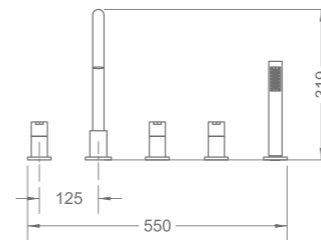

R-MXT811990
Floor standing bathtub mixer
Ø200 x 293 x 1181mm