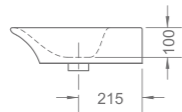

PRODUCT SUMMARY

DOUX SERIES

PRODUCT SUMMARY

DOUX SERIES

RL-LH3001
Wall-hung lavatory
Capacity: 8.0L
600 x 475 x 210mm

RL-LS3000
Sit-on lavatory
Capacity: 6.7L
600 x 445 x 145mm

RL-LS3001
Sit-on lavatory
Capacity: 7.0L
580 x 425 x 200mm