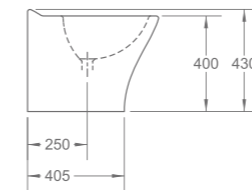

W3-R-M201T-5133M/ C/ B
Top operated water closet concealed cistern
Flush actuator - matte / chrome / black finish
236 x 12 x 152mm