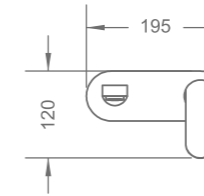

PRODUCT SUMMARY

DOUX SERIES

R-MXB830320
Deck mounted raised basin mixer
183 x 41 x 282mm

R-MXB830310
Deck mounted basin mixer
168 x 51 x 145mm

R-MXD830340
Deck mounted bidet mixer
145 x 51 x 145mm

R-MXB830350
Wall mounted basin mixer
195 x 155 x 120mm

PRODUCT SUMMARY

DOUX SERIES

R-MXK830510
Deck mounted sink mixer
250 x 100 x 215mm