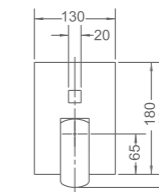

R-MXT817940
Bath/shower system
265 x 520 x 1340mm

R-MXS817950T
Concealed shower set
265 x 505 x 1450mm

R-MXS817960T
Concealed bath/shower system
265 x 505 x 1450mm

R-MXS817960
Concealed shower mixer w/ diverter
130 x 76 x 201mm

R-MXS817950
Concealed shower mixer
120 x 76 x 161mm