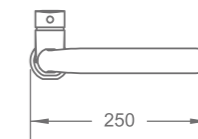

R-MXB830350
Wall mounted basin mixer
195 x 155 x 120mm

PRODUCT SUMMARY

DOUX SERIES

R-MXK830510
Deck mounted sink mixer
250 x 100 x 215mm

PRODUCT SUMMARY

DOUX SERIES

R-MXS830910
Wall mounted shower mixer
215 x 137 x 110mm