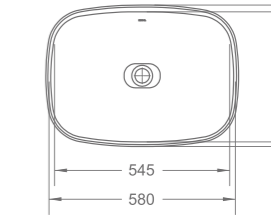

PRODUCT SUMMARY

DOUX SERIES