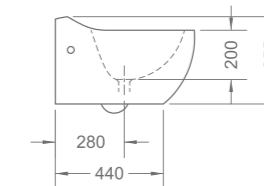

W3-R-M201T-5080S/ SP
Top operated water closet concealed cistern
Flush actuator - brushed / polished finish
236 x 12 x 152mm