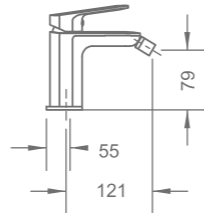

DOUX SERIES

PRODUCT SUMMARY

DOUX SERIES

R-MXB830320
Deck mounted raised basin mixer
183 x 41 x 282mm

R-MXB830310
Deck mounted basin mixer
168 x 51 x 145mm

R-MXD830340
Deck mounted bidet mixer
145 x 51 x 145mm