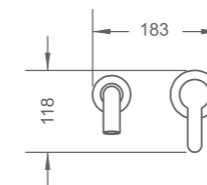

PEBBLE SERIES

R-MXB811320
Deck mounted raised basin mixer
145 x Ø52 x 315mm

R-MXB811310
Deck mounted basin mixer
145 x Ø52 x 168mm

R-MXD811340
Deck mounted bidet mixer
161 x Ø52 x 174mm

R-MXB811350
Wall mounted basin mixer
212 x 183 x 118mm