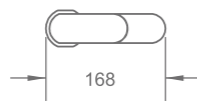

DOUX SERIES

PRODUCT SUMMARY

DOUX SERIES

R-MXB830320
Deck mounted raised basin mixer
183 x 41 x 282mm

R-MXB830310
Deck mounted basin mixer
168 x 51 x 145mm

R-MXD830340
Deck mounted bidet mixer
145 x 51 x 145mm