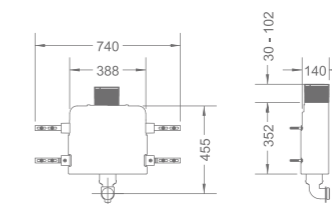

RL-LH3000
Wall-hung lavatory
Capacity: 7.7L
630 x 490 x 160mm