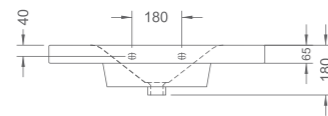

PRODUCT SUMMARY

IMPRESSIONS SERIES

IMPRESSIONS SERIES

PRODUCT SUMMARY