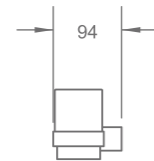

R-TH6902
Toothbrush holder
120 x 94 x 95mm

R-RH6901
Robe hook
63 x 32 x 52mm

R-TB6909
Towel bar
623 x 113 x 32mm

R-TS6910
Towel shelf
623 x 202 x 112mm

R-PH6906
Paper holder
212 x 63 x Ø30mm