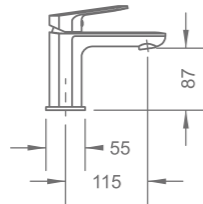

DOUX SERIES

PRODUCT SUMMARY

DOUX SERIES

R-MXB830320
Deck mounted raised basin mixer
183 x 41 x 282mm

R-MXB830310
Deck mounted basin mixer
168 x 51 x 145mm

R-MXD830340
Deck mounted bidet mixer
145 x 51 x 145mm