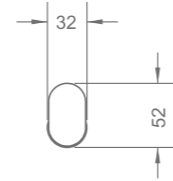

R-TH6902
Toothbrush holder
120 x 94 x 95mm

R-RH6901
Robe hook
63 x 32 x 52mm

R-TB6909
Towel bar
623 x 113 x 32mm

R-TS6910
Towel shelf
623 x 202 x 112mm

R-PH6906
Paper holder
212 x 63 x Ø30mm