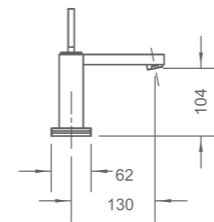

R-MXB817350
Wall mounted basin mixer
195 x 154 x 70mm