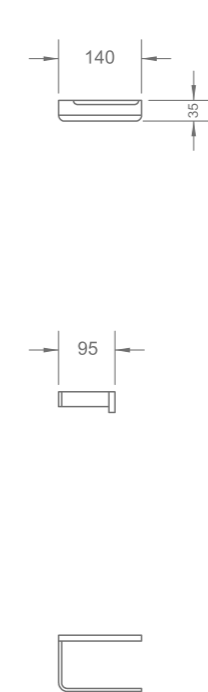

RL-BTB0319FAC
Free standing bathtub
1700 x 850 x 600mm

RL-BTB0822AC
Drop-in bathtub
1700 x 750 x 470mm

R-MXT817990A
Floor standing bathtub mixer
241 x 282 x 1018mm

R-RH4201
Robe hook
20 x 40 x 40mm

R-PH4205
Paper holder
140 x 95 x 35mm

R-PH3205
Paper holder
133 x 60 x 155mm