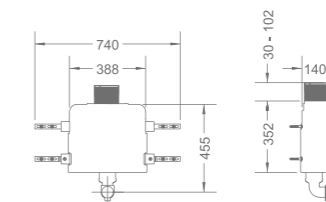

PRODUCT SUMMARY

IMPRESSIONS SERIES

RL-WC7100S6
Closed coupled water closet

W3-R-WC7100S6*
Water saving closed coupled water closet

RL-WC7100S6-U
Closed coupled water closet - "U" slot

W3-R-WC7100S6-U*
Water saving closed coupled water closet - "U" slot
S-trap 150mm
680 x 365 x 800mm

PRODUCT SUMMARY

IMPRESSIONS SERIES

RL-BH7100
Wall-hung bidet
585 x 360 x 250mm

W3-R-M201T-5031BL
Top operated water closet concealed cistern
LED flush actuator - black finish
236 x 10 x 152mm

W3-R-M201T-5034M/ C
Top operated water closet concealed cistern
Flush actuator - matte/ chrome finish
236 x 16 x 152mm