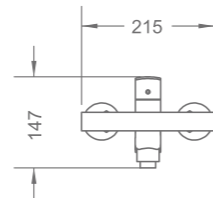

PRODUCT SUMMARY

DOUX SERIES

RL-BTB0203FAC
Free standing bathtub
1700 x 850 x 500mm

RL-BTB0036FAC
Free standing bathtub
1800 x 900 x 800mm

R-MXH830520
Wall mounted bathtub mixer
375 x 215 x 147mm

PRODUCT SUMMARY

DOUX SERIES

R-MXT830990
Floor standing bathtub mixer
Ø155 x 310 x 933mm

R-SR6904
Soap holder
115 x 141 x 42mm