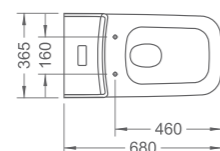

W3-R-WC7100S6*
Water saving closed coupled water closet

RL-WC7100S6-U
Closed coupled water closet - "U" slot

W3-R-WC7100S6-U*
Water saving closed coupled water closet - "U" slot
S-trap 150mm
680 x 365 x 800mm

FT-SC6008US
Seat and cover
Urea