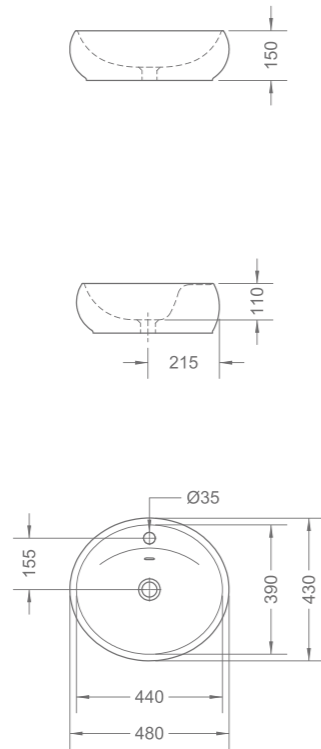

RL-LH5010
Wall-hung lavatory
Capacity: 9.7L
550 x 495 x 210mm

RL-LS5010
Sit-on lavatory
Capacity: 4.0L
480 x 430 x 150mm

RL-LS5011
Sit-on lavatory
Capacity: 14.5L
480 x 430 x 180mm

PRODUCT SUMMARY

PEBBLE SERIES