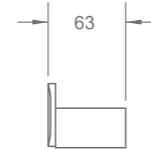

R-TH6902
Toothbrush holder
120 x 94 x 95mm

R-RH6901
Robe hook
63 x 32 x 52mm

R-TB6909
Towel bar
623 x 113 x 32mm

R-TS6910
Towel shelf
623 x 202 x 112mm

R-PH6906
Paper holder
212 x 63 x Ø30mm