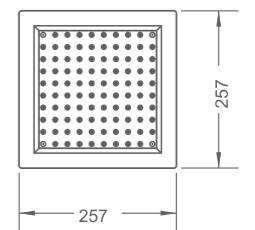

R-MXT817920
Wall mounted bath & shower mixer
210 x 167 x 122mm

R-MXT817920T
Bath/shower mixer with shower set
185 x 168 x 700mm

R-MXS817910T01
Shower mixer with shower set
210 x 133 x 695mm

R-MXT817920T01
Bath/shower mixer with shower set
210 x 167 x 695mm

RL-SHL990HG
LED hydropower rain shower head
257 x 257 x 31mm