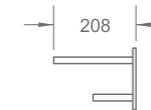

R-SR3204
Soap holder
Ø110 x 124 x 44mm

R-TH3202
Toothbrush holder
Ø68 x 103 x 95mm

R-TR9106
Towel ring
Ø185 x 51 x 200mm

R-TS4210
Towel shelf
620 x 208 x 156mm

R-TB4208
Towel bar
600 x 83 x 35mm