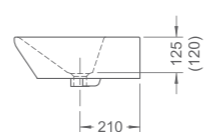

PRODUCT SUMMARY

IMPRESSIONS SERIES

IMPRESSIONS SERIES

PRODUCT SUMMARY