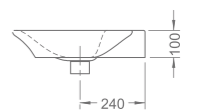

W3-R-M201T-5133M/ C/ B
Top operated water closet concealed cistern
Flush actuator - matte / chrome / black finish
236 x 12 x 152mm

FRONT OPERATED

TOP OPERATED

RL-LH3000
Wall-hung lavatory
Capacity: 7.7L
630 x 490 x 160mm