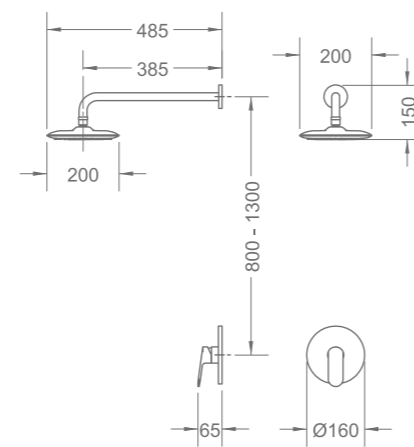

R-MXT830940
Bath/shower system
215 x 515 x 1420mm

R-MXS830950T
Concealed shower set
200 x 485 x 1300mm

R-MXS830960T
Concealed bath/shower system
200 x 485 x 1300mm

R-MXS830960
Concealed shower mixer w/ diverter
Ø160 x 65 x Ø160mm

R-MXS830950
Concealed shower mixer
Ø160x 65 x Ø160mm