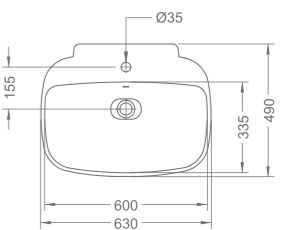

W3-R-M201T-5133M/ C/ B
Top operated water closet concealed cistern
Flush actuator - matte / chrome / black finish
236 x 12 x 152mm

FRONT OPERATED

TOP OPERATED

RL-LH3000
Wall-hung lavatory
Capacity: 7.7L
630 x 490 x 160mm