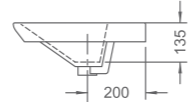

RL-LV7110
Vanity-top lavatory
Capacity: 3.2L
780 x 455 x 180mm