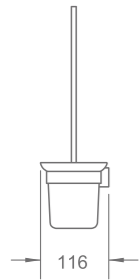

R-TH6902
Toothbrush holder
120 x 94 x 95mm

R-RH6901
Robe hook
63 x 32 x 52mm

R-TB6909
Towel bar
623 x 113 x 32mm

R-TS6910
Towel shelf
623 x 202 x 112mm

R-PH6906
Paper holder
212 x 63 x Ø30mm