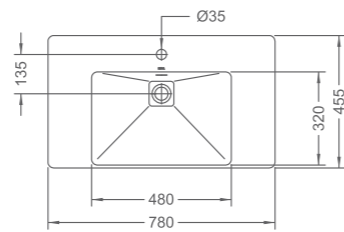

PRODUCT SUMMARY

IMPRESSIONS SERIES

RL-LV7101
Vanity-top lavatory
Capacity: 4.9L
600 x 385 x 200mm

RL-LV7110
Vanity-top lavatory
Capacity: 3.2L
780 x 455 x 180mm

IMPRESSIONS SERIES

PRODUCT SUMMARY

RL-LV7100 / LV7120
Vanity-top lavatory
Capacity: 4.5L / 5.1L
600 x 430 x 200mm
(500 x 420 x 210mm)

RL-LU7100 / LU7120
Undercounter lavatory
Capacity: 6.0L / 5.0L
660 x 495 x 195mm
(600 x 460 x 195mm)