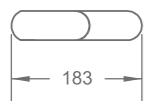

R-MXB830310
Deck mounted basin mixer
168 x 51 x 145mm