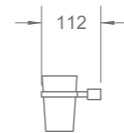

R-PH432261
Paper holder
136 x 65 x 45mm

R-TH433230
Toothbrush holder
Ø66 x 112 x 105mm

R-RH433210
Robe hook
115 x 58 x Ø41mm

R-TR433150
Towel ring
Ø166 x 51 x 170mm

R-TB433120
Towel bar
508 x Ø58 x 80mm