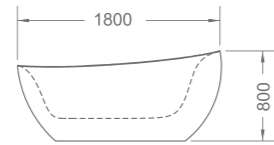

R-MXH830520
Wall mounted bathtub mixer
375 x 215 x 147mm