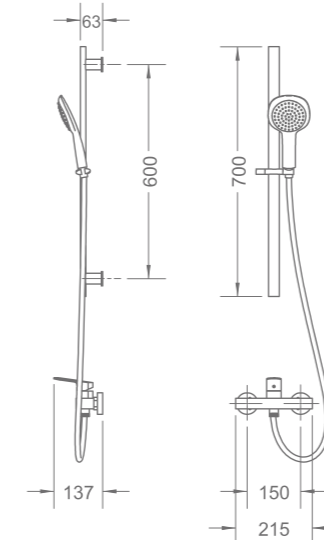

R-MXT830920T01
Bath/shower mixer with shower set
215 x 200 x 700mm