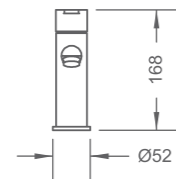

R-MXD811340
Deck mounted bidet mixer
161 x Ø52 x 174mm