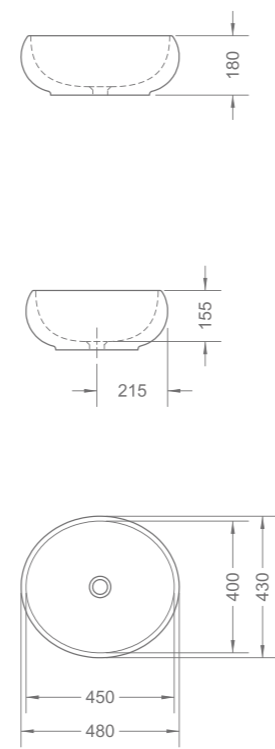

RL-LH5010
Wall-hung lavatory
Capacity: 9.7L
550 x 495 x 210mm

RL-LS5010
Sit-on lavatory
Capacity: 4.0L
480 x 430 x 150mm

RL-LS5011
Sit-on lavatory
Capacity: 14.5L
480 x 430 x 180mm

PRODUCT SUMMARY

PEBBLE SERIES