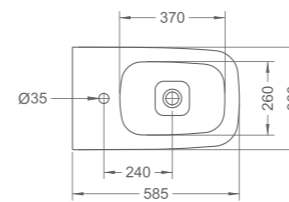

W3-R-WC7100S6*
Water saving closed coupled water closet

RL-WC7100S6-U
Closed coupled water closet - "U" slot

W3-R-WC7100S6-U*
Water saving closed coupled water closet - "U" slot
S-trap 150mm
680 x 365 x 800mm

FT-SC6008US
Seat and cover
Urea