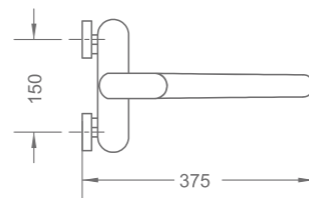

PRODUCT SUMMARY

DOUX SERIES

RL-BTB0203FAC
Free standing bathtub
1700 x 850 x 500mm

RL-BTB0036FAC
Free standing bathtub
1800 x 900 x 800mm

R-MXH830520
Wall mounted bathtub mixer
375 x 215 x 147mm

PRODUCT SUMMARY

DOUX SERIES

R-MXT830990
Floor standing bathtub mixer
Ø155 x 310 x 933mm

R-SR6904
Soap holder
115 x 141 x 42mm