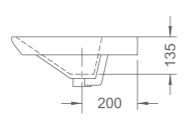

PRODUCT SUMMARY

IMPRESSIONS SERIES

IMPRESSIONS SERIES

PRODUCT SUMMARY