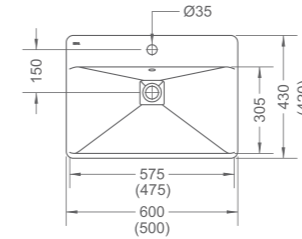

RL-LU7100 / LU7120
Undercounter lavatory
Capacity: 6.0L / 5.0L
660 x 495 x 195mm
(600 x 460 x 195mm)