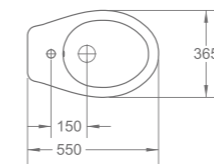

W3-R-M201T-5133M/ C/ B
Top operated water closet concealed cistern
Flush actuator - matte / chrome / black finish
236 x 12 x 152mm