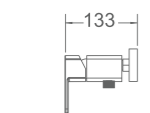

R-MXT817920
Wall mounted bath & shower mixer
210 x 167 x 122mm

R-MXT817920T
Bath/shower mixer with shower set
185 x 168 x 700mm

R-MXS817910T01
Shower mixer with shower set
210 x 133 x 695mm

R-MXT817920T01
Bath/shower mixer with shower set
210 x 167 x 695mm

RL-SHL990HG
LED hydropower rain shower head
257 x 257 x 31mm