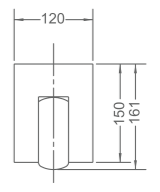

R-MXT817940
Bath/shower system
265 x 520 x 1340mm

R-MXS817950T
Concealed shower set
265 x 505 x 1450mm

R-MXS817960T
Concealed bath/shower system
265 x 505 x 1450mm

R-MXS817960
Concealed shower mixer w/ diverter
130 x 76 x 201mm

R-MXS817950
Concealed shower mixer
120 x 76 x 161mm