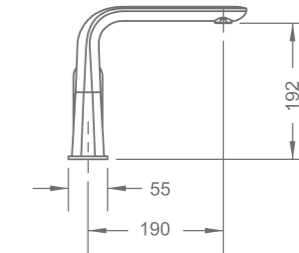

R-MXB830350
Wall mounted basin mixer
195 x 155 x 120mm

PRODUCT SUMMARY

DOUX SERIES

R-MXK830510
Deck mounted sink mixer
250 x 100 x 215mm

PRODUCT SUMMARY

DOUX SERIES

R-MXS830910
Wall mounted shower mixer
215 x 137 x 110mm