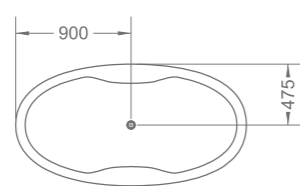

R-MXH811970
Deck mounted 3pc. bathtub mixer
300 x 218 x 319mm