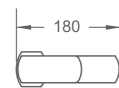

R-MXB817310
Deck mounted basin mixer
180 x 60 x 191mm