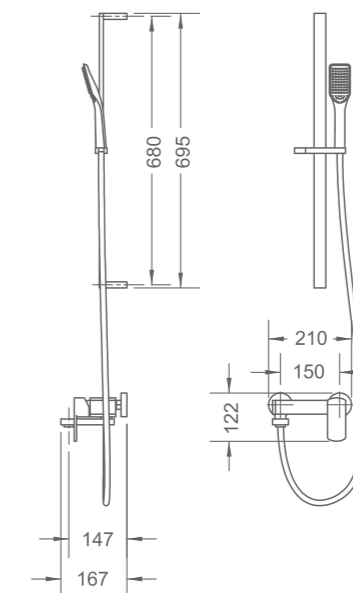

R-MXT817920
Wall mounted bath & shower mixer
210 x 167 x 122mm

R-MXT817920T
Bath/shower mixer with shower set
185 x 168 x 700mm

R-MXS817910T01
Shower mixer with shower set
210 x 133 x 695mm

R-MXT817920T01
Bath/shower mixer with shower set
210 x 167 x 695mm

RL-SHL990HG
LED hydropower rain shower head
257 x 257 x 31mm