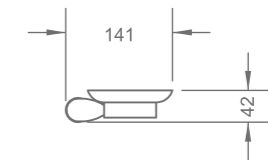

PRODUCT SUMMARY

DOUX SERIES

RL-BTB0203FAC
Free standing bathtub
1700 x 850 x 500mm

RL-BTB0036FAC
Free standing bathtub
1800 x 900 x 800mm

R-MXH830520
Wall mounted bathtub mixer
375 x 215 x 147mm

PRODUCT SUMMARY

DOUX SERIES

R-MXT830990
Floor standing bathtub mixer
Ø155 x 310 x 933mm

R-SR6904
Soap holder
115 x 141 x 42mm