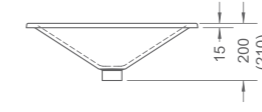

RL-LU7100 / LU7120
Undercounter lavatory
Capacity: 6.0L / 5.0L
660 x 495 x 195mm
(600 x 460 x 195mm)