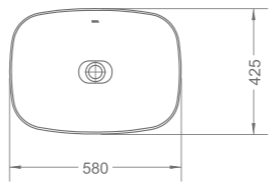

PRODUCT SUMMARY

DOUX SERIES

PRODUCT SUMMARY

DOUX SERIES

RL-LH3001
Wall-hung lavatory
Capacity: 8.0L
600 x 475 x 210mm

RL-LS3000
Sit-on lavatory
Capacity: 6.7L
600 x 445 x 145mm

RL-LS3001
Sit-on lavatory
Capacity: 7.0L
580 x 425 x 200mm