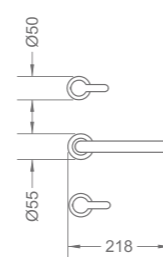

R-MXT811980
Deck mounted bathtub mixer
550 x 218 x 319mm