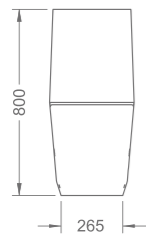

W3-R-WC7100S6*
Water saving closed coupled water closet

RL-WC7100S6-U
Closed coupled water closet - "U" slot

W3-R-WC7100S6-U*
Water saving closed coupled water closet - "U" slot
S-trap 150mm
680 x 365 x 800mm

FT-SC6008US
Seat and cover
Urea