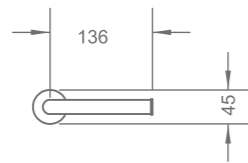

R-PH432261
Paper holder
136 x 65 x 45mm

R-TH433230
Toothbrush holder
Ø66 x 112 x 105mm

R-RH433210
Robe hook
115 x 58 x Ø41mm

R-TR433150
Towel ring
Ø166 x 51 x 170mm

R-TB433120
Towel bar
508 x Ø58 x 80mm