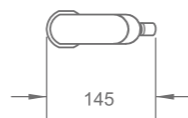

DOUX SERIES

PRODUCT SUMMARY

DOUX SERIES

R-MXB830320
Deck mounted raised basin mixer
183 x 41 x 282mm

R-MXB830310
Deck mounted basin mixer
168 x 51 x 145mm

R-MXD830340
Deck mounted bidet mixer
145 x 51 x 145mm