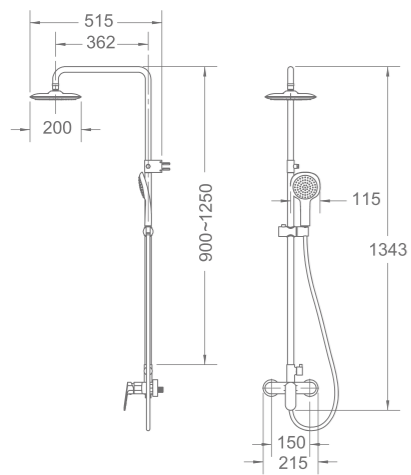

R-MXT830940
Bath/shower system
215 x 515 x 1420mm

R-MXS830950T
Concealed shower set
200 x 485 x 1300mm

R-MXS830960T
Concealed bath/shower system
200 x 485 x 1300mm

R-MXS830960
Concealed shower mixer w/ diverter
Ø160 x 65 x Ø160mm

R-MXS830950
Concealed shower mixer
Ø160x 65 x Ø160mm