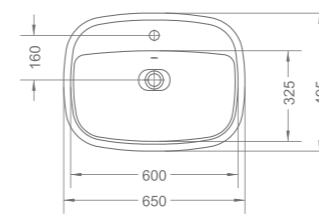

RL-LV3000
Vanity top lavatory
Capacity: 6.8L
600 x 445 x 150mm