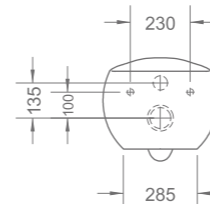

RL-BH8014
Wall-hung bidet
565 x 440 x 355mm