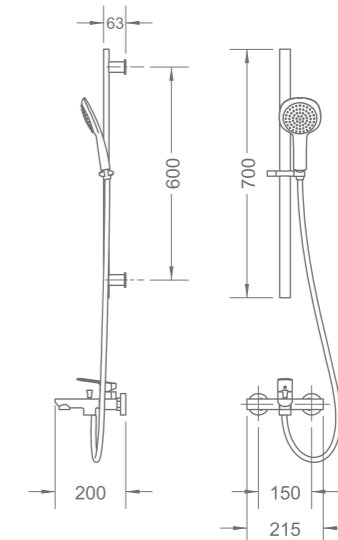

R-MXT830920T01
Bath/shower mixer with shower set
215 x 200 x 700mm