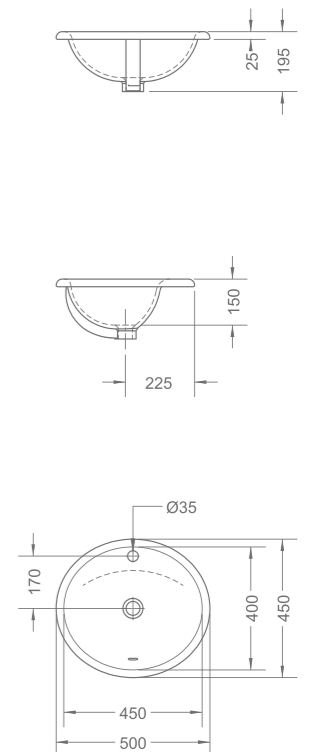

PRODUCT SUMMARY

PEBBLE SERIES

PRODUCT SUMMARY

PEBBLE SERIES

RL-LU5010
Undercounter lavatory
Capacity: 5.9L
530 x 480 x 190mm

RL-LU5011
Undercounter lavatory
Capacity: 7.2L
500 x 430 x 190mm

RL-LV5010
Vanity top lavatory
Capacity: 3.5L
500 x 450 x 195mm