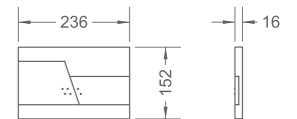

W3-R-M201T-5031BL
Top operated water closet concealed cistern
LED flush actuator - black finish
236 x 10 x 152mm

W3-R-M201T-5034M/ C
Top operated water closet concealed cistern
Flush actuator - matte/ chrome finish
236 x 16 x 152mm

FRONT OPERATED