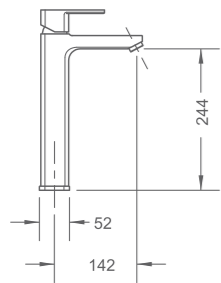

R-MXB817310
Deck mounted basin mixer
180 x 60 x 191mm