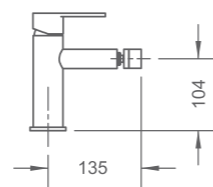

PEBBLE SERIES

R-MXB811320
Deck mounted raised basin mixer
145 x Ø52 x 315mm

R-MXB811310
Deck mounted basin mixer
145 x Ø52 x 168mm

R-MXD811340
Deck mounted bidet mixer
161 x Ø52 x 174mm

R-MXB811350
Wall mounted basin mixer
212 x 183 x 118mm