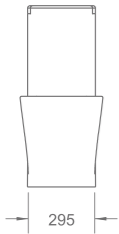

FT-SC1025US
Seat and cover
Urea

RL-WH3000BP
Wall-hung water closet

W3-R-WH3000BP*
Water saving wall-hung water closet
540 x 365 x 340mm

FT-SC1025US
Seat and cover
Urea