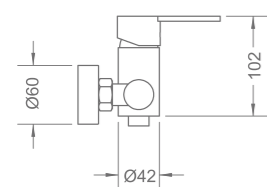

R-MXS811910T01
Shower mixer with shower set
210 x 145 x 700mm