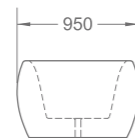

R-MXH811970
Deck mounted 3pc. bathtub mixer
300 x 218 x 319mm