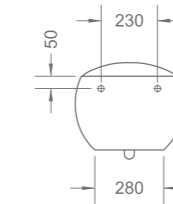

W3-R-M201T-5080S/ SP
Top operated water closet concealed cistern
Flush actuator - brushed / polished finish
236 x 12 x 152mm