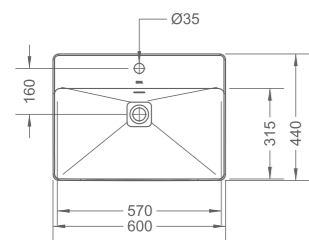

PRODUCT SUMMARY

IMPRESSIONS SERIES

IMPRESSIONS SERIES

PRODUCT SUMMARY