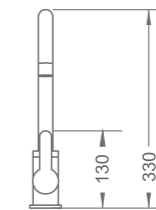

PRODUCT SUMMARY

PEBBLE SERIES

R-MXB811350
Wall mounted basin mixer
212 x 183 x 118mm

PRODUCT SUMMARY

PEBBLE SERIES