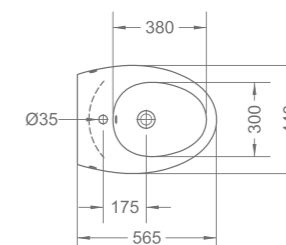

W3-R-WH8014BP*
Water saving wall-hung water closet
565 x 440 x 350mm

FT-SC1020US4
Seat and cover
Urea

RL-BH8014
Wall-hung bidet
565 x 440 x 355mm

W3-R-M201F-5080S/ SP
Front operated water closet concealed cistern
Flush actuator - brushed / polished finish
236 x 12 x 152mm