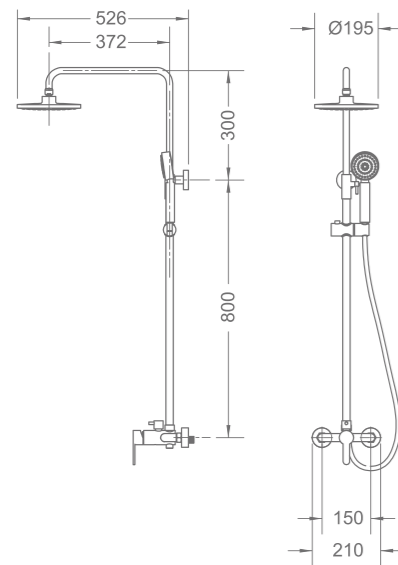

PEBBLE SERIES

PRODUCT SUMMARY

PEBBLE SERIES

R-MXS811930
Bath/shower system
210 x 526 x 1100mm

R-MXT811940
Bath/shower system
210 x 526 x 1100mm

R-MXS811950T
Concealed shower set
Ø195 x 487 x 1450mm

R-MXS811960T
Concealed bath/shower system
Ø195 x 487 x 1450mm

R-MXS811960
Concealed shower mixer w/ diverter
Ø160 x 75 x Ø160mm

R-MXS811950
Concealed shower mixer
Ø160 x 75 x Ø160mm

PRODUCT SUMMARY

PEBBLE SERIES

RL-BTB0020FAC
Free standing bathtub
1800 x 850 x 610mm