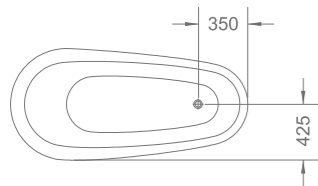

R-MXS811960
Concealed shower mixer w/ diverter
Ø160 x 75 x Ø160mm

R-MXS811950
Concealed shower mixer
Ø160 x 75 x Ø160mm

PRODUCT SUMMARY

PEBBLE SERIES

RL-BTB0020FAC
Free standing bathtub
1800 x 850 x 610mm