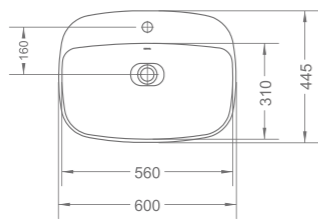

PRODUCT SUMMARY

DOUX SERIES

PRODUCT SUMMARY

DOUX SERIES

RL-LH3001
Wall-hung lavatory
Capacity: 8.0L
600 x 475 x 210mm

RL-LS3000
Sit-on lavatory
Capacity: 6.7L
600 x 445 x 145mm

RL-LS3001
Sit-on lavatory
Capacity: 7.0L
580 x 425 x 200mm