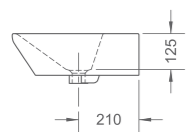

PRODUCT SUMMARY

IMPRESSIONS SERIES

IMPRESSIONS SERIES

PRODUCT SUMMARY