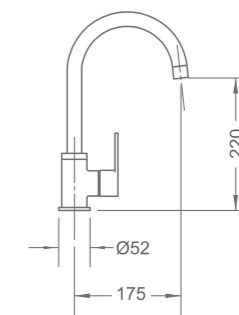

PRODUCT SUMMARY

PEBBLE SERIES

R-MXB811350
Wall mounted basin mixer
212 x 183 x 118mm

PRODUCT SUMMARY

PEBBLE SERIES