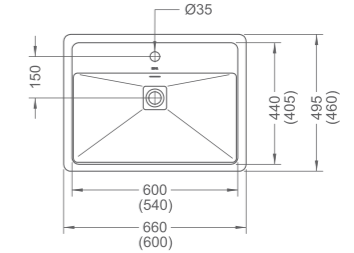

PRODUCT SUMMARY

IMPRESSIONS SERIES

RL-LV7101
Vanity-top lavatory
Capacity: 4.9L
600 x 385 x 200mm

RL-LV7110
Vanity-top lavatory
Capacity: 3.2L
780 x 455 x 180mm

IMPRESSIONS SERIES

PRODUCT SUMMARY

RL-LV7100 / LV7120
Vanity-top lavatory
Capacity: 4.5L / 5.1L
600 x 430 x 200mm
(500 x 420 x 210mm)

RL-LU7100 / LU7120
Undercounter lavatory
Capacity: 6.0L / 5.0L
660 x 495 x 195mm
(600 x 460 x 195mm)