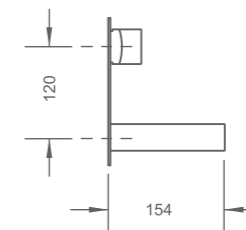

R-MXK817510
Deck mounted sink mixer
246 x 164 x 297mm