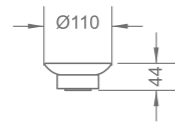

R-SR3204
Soap holder
Ø110 x 124 x 44mm

R-TH3202
Toothbrush holder
Ø68 x 103 x 95mm

R-TR9106
Towel ring
Ø185 x 51 x 200mm

R-TS4210
Towel shelf
620 x 208 x 156mm

R-TB4208
Towel bar
600 x 83 x 35mm