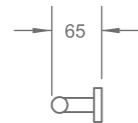

R-PH432261
Paper holder
136 x 65 x 45mm

R-TH433230
Toothbrush holder
Ø66 x 112 x 105mm

R-RH433210
Robe hook
115 x 58 x Ø41mm

R-TR433150
Towel ring
Ø166 x 51 x 170mm

R-TB433120
Towel bar
508 x Ø58 x 80mm