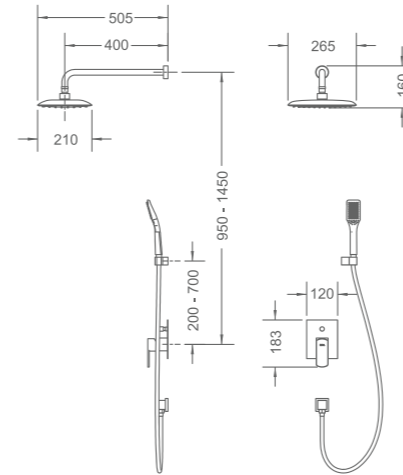

R-MXT817940
Bath/shower system
265 x 520 x 1340mm

R-MXS817950T
Concealed shower set
265 x 505 x 1450mm

R-MXS817960T
Concealed bath/shower system
265 x 505 x 1450mm

R-MXS817960
Concealed shower mixer w/ diverter
130 x 76 x 201mm

R-MXS817950
Concealed shower mixer
120 x 76 x 161mm