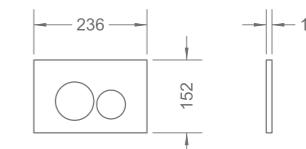

PRODUCT SUMMARY

PEBBLE SERIES

RL-WC8014S6
Closed coupled water closet

W3-R-WC8014S6*
Water saving closed coupled water closet

RL-WC8014S6-U
Closed coupled water closet - "U" slot

W3-R-WC8014S6-U*
Water saving closed coupled water closet - "U" slot
S-trap 150mm
745 x 415 x 800mm

RL-WO8014S6
One-piece water closet

W3-R-WO8014S6*
Water saving one-piece water closet

RL-WO8014S6-U
One-piece water closet - "U" slot

W3-R-WO8014S6-U*
Water saving one-piece water closet - "U" slot
S-trap 150mm
745 x 415 x 800mm

RL-WP8014BP
Pedestal water closet

W3-R-WP8014BP*
Water saving pedestal water closet
P-trap 185mm
605 x 440 x 470mm

FT-SC1020US4
Seat and cover
Urea

RL-WH8014BP
Wall-hung water closet

W3-R-WH8014BP*
Water saving wall-hung water closet
565 x 440 x 350mm

FT-SC1020US4
Seat and cover
Urea

RL-BH8014
Wall-hung bidet
565 x 440 x 355mm

W3-R-M201T-5080S/ SP
Top operated water closet concealed cistern
Flush actuator - brushed / polished finish
236 x 12 x 152mm

PRODUCT SUMMARY

PEBBLE SERIES