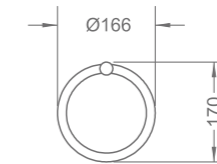

R-PH432261
Paper holder
136 x 65 x 45mm

R-TH433230
Toothbrush holder
Ø66 x 112 x 105mm

R-RH433210
Robe hook
115 x 58 x Ø41mm

R-TR433150
Towel ring
Ø166 x 51 x 170mm

R-TB433120
Towel bar
508 x Ø58 x 80mm