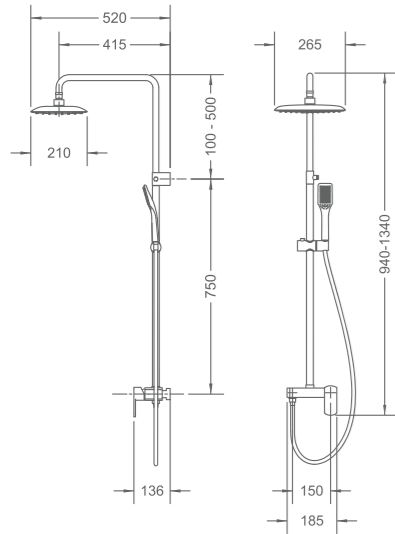

R-MXT817940
Bath/shower system
265 x 520 x 1340mm

R-MXS817950T
Concealed shower set
265 x 505 x 1450mm

R-MXS817960T
Concealed bath/shower system
265 x 505 x 1450mm

R-MXS817960
Concealed shower mixer w/ diverter
130 x 76 x 201mm

R-MXS817950
Concealed shower mixer
120 x 76 x 161mm