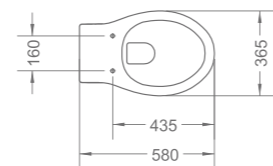

RL-BP3000
Pedestal bidet
550 x 365 x 430mm