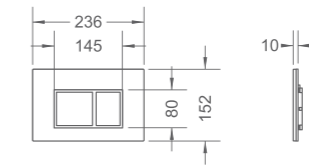

W3-R-M201T-5031BL
Top operated water closet concealed cistern
LED flush actuator - black finish
236 x 10 x 152mm

W3-R-M201T-5034M/ C
Top operated water closet concealed cistern
Flush actuator - matte/ chrome finish
236 x 16 x 152mm

FRONT OPERATED