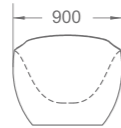

R-MXH830520
Wall mounted bathtub mixer
375 x 215 x 147mm