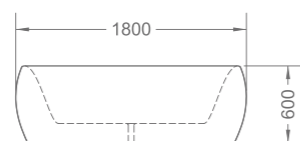

R-MXH811970
Deck mounted 3pc. bathtub mixer
300 x 218 x 319mm