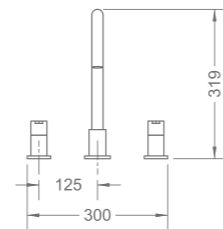

R-MXT811980
Deck mounted bathtub mixer
550 x 218 x 319mm