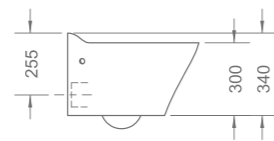

RL-WP3000BP
Pedestal water closet

W3-R-WP3000BP*
Water saving pedestal water closet
P-trap 185mm
580 x 365 x 440mm

FT-SC1025US
Seat and cover
Urea