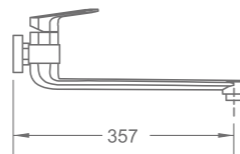

PRODUCT SUMMARY

DOUX SERIES

RL-BTB0203FAC
Free standing bathtub
1700 x 850 x 500mm

RL-BTB0036FAC
Free standing bathtub
1800 x 900 x 800mm

R-MXH830520
Wall mounted bathtub mixer
375 x 215 x 147mm

PRODUCT SUMMARY

DOUX SERIES

R-MXT830990
Floor standing bathtub mixer
Ø155 x 310 x 933mm

R-SR6904
Soap holder
115 x 141 x 42mm