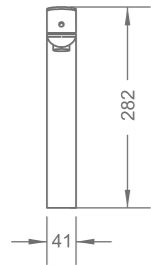

R-MXB830310
Deck mounted basin mixer
168 x 51 x 145mm