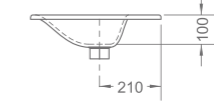

RL-LV3001
Vanity top lavatory
Capacity: 7.6L
580 x 440 x 160mm