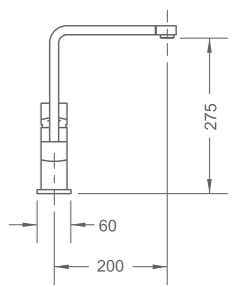

R-MXD817340
Deck mounted bidet mixer
152 x 60 x 191mm

W2-R-JTL9100HG
Hydropower led basin mixer
174 x 62 x 197mm

R-MXB817350
Wall mounted basin mixer
195 x 154 x 70mm

R-MXK817510
Deck mounted sink mixer
246 x 164 x 297mm