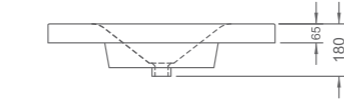

RL-LV7110
Vanity-top lavatory
Capacity: 3.2L
780 x 455 x 180mm